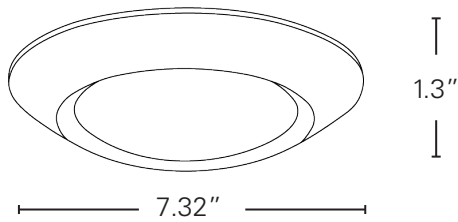

PRODUCT DIMENSIONS

CCT SWITCH

2700K
3000K
4000K
5000K
6000K

PACKAGE DETAILS

BULK CARTON

Bulk Carton Qty: 12

Dimensions:

16.14" Length x 7.87" Width x 8.27" Height

Carton Weight: 7.5lb

UPC: 8407911187800

BULK CARTON INCLUDES

- 12 - Disk Light
- 12 - Mounting Bracket
- 12 - Mounting Hardware
- 12 - E26 Screw Base Connector

INSTALLATION

OR

Easily access our products with rebates in your area.