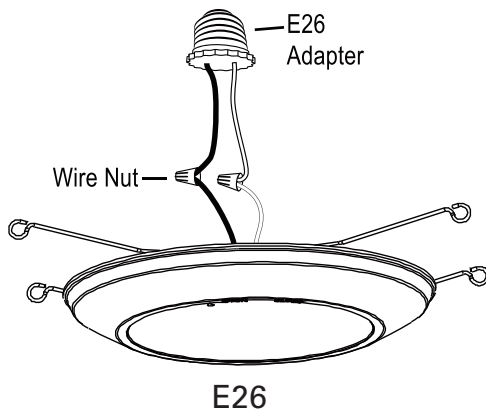

PRODUCT DIMENSIONS

CCT SWITCH

2700K
3000K
4000K
5000K
6000K

PACKAGE DETAILS

BULK CARTON

Bulk Carton Qty: 12

Dimensions:

16.14" Length x 7.87" Width x 8.27" Height

Carton Weight: 7.5lb

UPC: 8407911187800

BULK CARTON INCLUDES

- 12 - Disk Light
- 12 - Mounting Bracket
- 12 - Mounting Hardware
- 12 - E26 Screw Base Connector

INSTALLATION

OR

Easily access our products with rebates in your area.