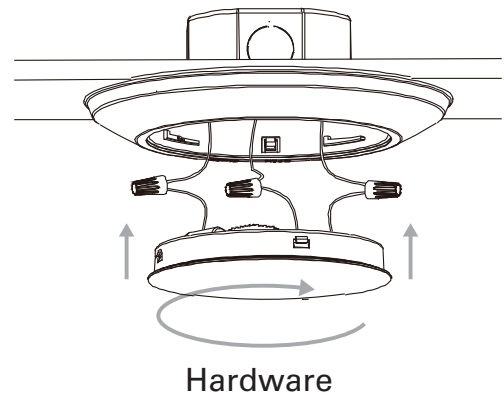

Carton Weight: 7.5lb

UPC: 8407911187800

BULK CARTON INCLUDES

- 12 - Disk Light
- 12 - Mounting Bracket
- 12 - Mounting Hardware
- 12 - E26 Screw Base Connector

INSTALLATION

OR

Easily access our products with rebates in your area.