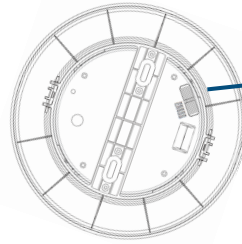

PRODUCT DIMENSIONS

CCT SWITCH

2700K
3000K
4000K
5000K
6000K

PACKAGE DETAILS

BULK CARTON

Bulk Carton Qty: 12

Dimensions:

16.14" Length x 7.87" Width x 8.27" Height

Carton Weight: 7.5lb

UPC: 8407911187800

BULK CARTON INCLUDES

- 12 - Disk Light
- 12 - Mounting Bracket
- 12 - Mounting Hardware
- 12 - E26 Screw Base Connector

INSTALLATION

OR

Easily access our products with rebates in your area.