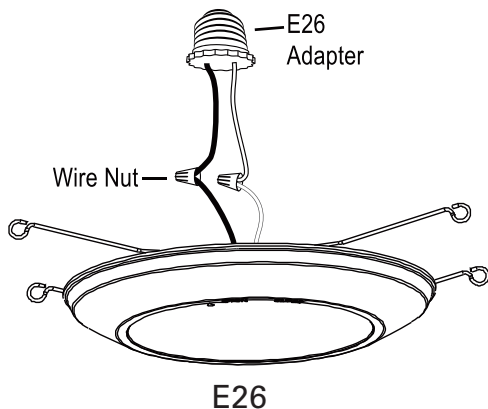

INSTALLATION

OR