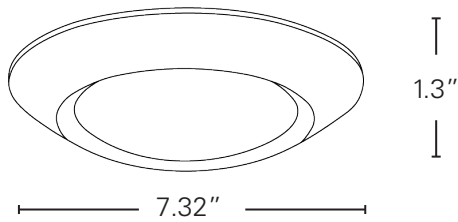

LED 6" Disk Light

1000 Lumens, 10 Watt, 5 Color Selectable

PRODUCT DIMENSIONS