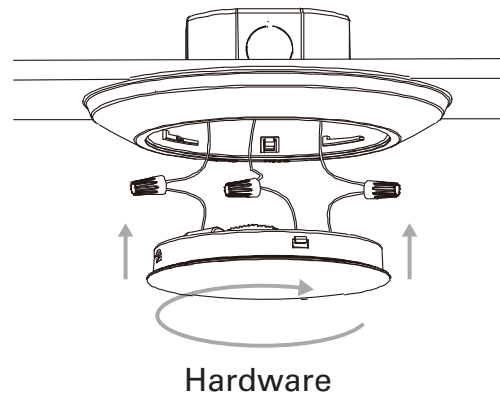

Easily access our products with rebates in your area.

ACCESS IT HERE: [Rebate Finder - LED Disk Light](#)

www.earthtronics.com/rebate-finder/catalog/

ETL CLASSIFIED