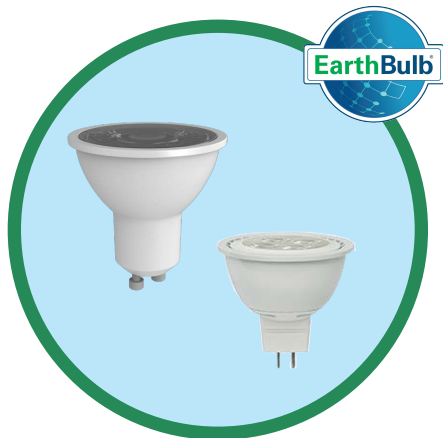

LED Smart Bulbs

A19 | BR30

BULB TYPE

A19, BR30

WATTS

A19 - 9W
BR30 - 8W

LUMENS

A19 - 800
BR30 - 650

RATED HOURS

25,000

FEATURES

- + Easily control any color of white light from 2200K soft, warm light to 6500K crisp, daylight
- + The RGB, Red – Blue – Green, function allows you to create infinite colors as well
- + This Smart LED can also be grouped with others and controlled by room or area and can be set to turn on and off at multiple times per day or week for both convenience and security.
- + Control with App or Voice
 - On/Off – Scenes and Schedules – Tunable White – Device Sharing
 - Dimming – Color Changing – Remote Access
- + Control EarthBulb Smart LED with your iOS or Android phone or device, or voice control them with Amazon Alexa or Google Assistant
- + This lamp has a 25,000 hours rated life. E26 Medium screw base
- + Circadian rhythm function promotes awakesness and sleep cycles
- + Energy Star Rated

Miniature LED

GU10, MR16

BULB TYPE

Filament

WATTS

6.5W

LUMENS

500