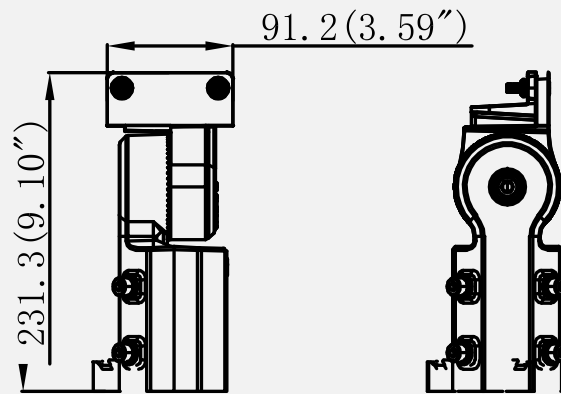

Mounting Installations

Slip-Fitter

Order Code: 11767

Suitable for 150W & 300W

LED Area Light

Universal Mount

Order Code: 11768

Suitable for 150W & 300W

LED Area Light