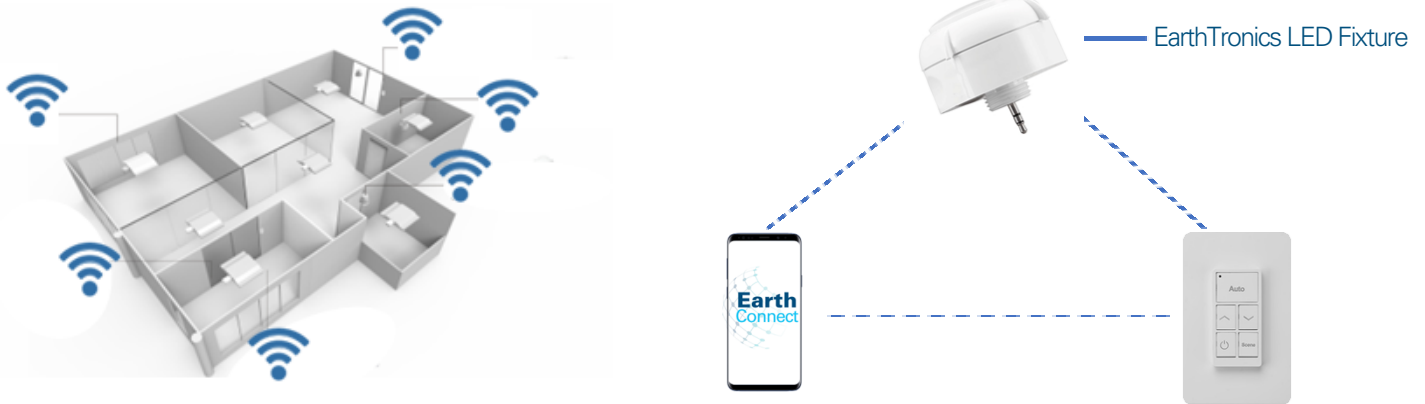

PRODUCT DIMENSIONS

Mounting: 0.5" knockout
Dimensions: 2.36" H x 2.6" W
Weight: 6 oz./ 0.375 lbs
Case Material: Plastic
UPC: 840791118061

WIRING

OPTIONAL ACCESSORIES

Dimmer Switch / Key Pad
Order Code: 11808