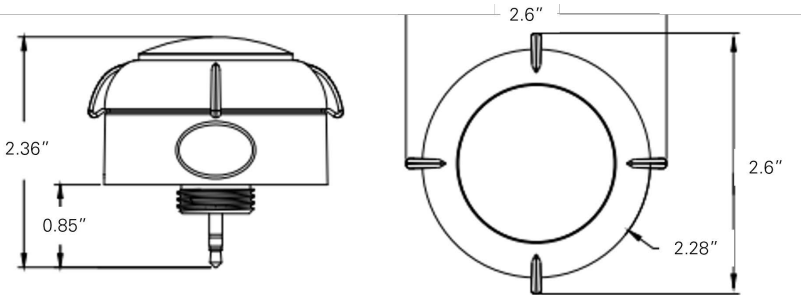

Mounting Height:
20- 40 ft

Operating Temp. Range:
-22°F (-30°C) to 131°F (55°C)

Lifetime Rating: 50,000 hrs

Dimensions:
2.64" Height x 2.4" Width

CERTIFICATIONS

UL: Yes, UL8750

FCC: Yes, Part 15.247

IP66: Yes

Download App

* Please consult installation instructions for proper application and use of this product.

PRODUCT DIMENSIONS

Mounting: 0.5" knockout
Dimensions: 2.36" H x 2.6" W
Weight: 6 oz./ 0.375 lbs
Case Material: Plastic
UPC: 840791118061