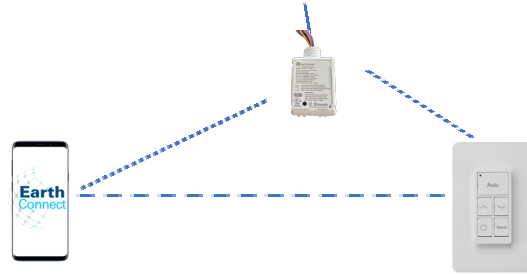

## APP FEATURES

- + Wirelessly group luminaires to act in sync with each other.
- + Convenient commission via smartphone
- + Pre-set various color and brightness for individual or group of illuminates under different scene buttons, arouse all settings with one button.
- + Support setting delay time and dimming level for a group of fixtures
- + Search "EarthConnect" on the app store for iPhone (iOS 8.0 or later, and Bluetooth 4.0 or later), or google play store for Android (Android 4.3 or later, and Bluetooth 4.0 or later).

Download App

Please consult installation instructions for proper application and use of this product.

EarthTronics LED Control Ready Fixture

Physical Attachment

Communication Link