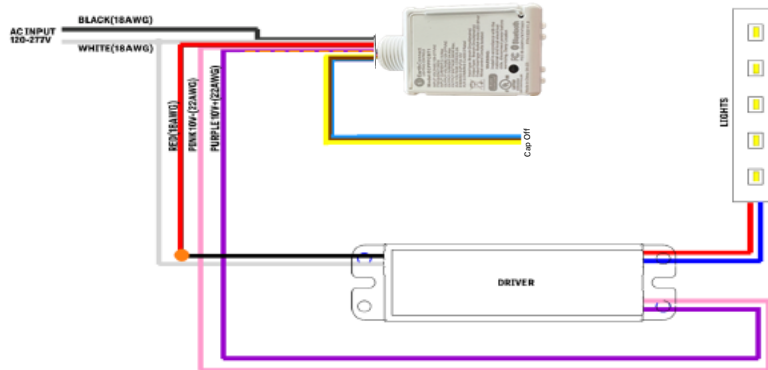

Download App

Please consult installation instructions for proper application and use of this product.

EarthTronics LED Control Ready Fixture

Physical Attachment

Communication Link

## WIRING DIAGRAM