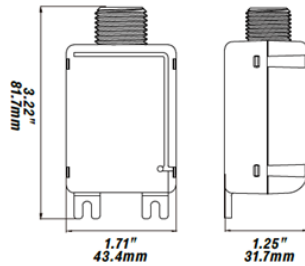

#### Dimensions:

2.64" Height x 2.4" Width

Download App

Please consult installation instructions for proper application and use of this product.

EarthTronics LED Control Ready Fixture

Physical Attachment

Communication Link

## PRODUCT DIMENSIONS

Mounting: 1/2" knockout  
 Dimensions: 3.22" L x 1.71" W x 1.25" H  
 Weight: 3 oz./ 0.1875 lbs  
 Case Material: Plastic  
 UPC: 840791117996

## WIRING DIAGRAM