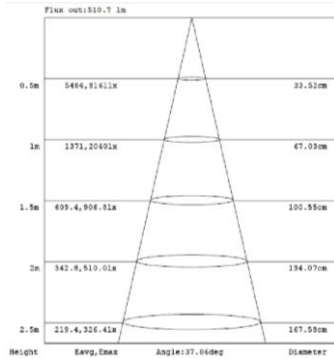

PRODUCT APPLICATIONS

LUMINOUS DISTRIBUTION INTENSITY DATA

V \ H(°)	0	22.5	45	67.5	90
0	1947	1947	1947	1947	1947
5	1904	1887	1875	1863	1852
10	1712	1683	1655	1632	1604
15	1354	1310	1279	1251	1209
20	903.8	858.4	840.9	820.3	779.2
25	515.6	484.1	477.4	466.8	440.8
30	265.4	249.6	250.3	248.9	241.3
35	137.8	131.7	133.2	135.4	131.2
40	79.9	76.9	77.8	79.8	78.2
45	53.0	51.6	52.2	52.9	52.1
50	39.2	38.5	38.8	38.7	38.0
55	30.7	30.1	30.2	30.0	29.4
60	24.4	23.9	23.9	23.5	23.2
65	19.2	18.7	18.6	18.2	17.8
70	14.5	14.1	14.1	13.6	13.2
75	10.6	10.2	10.1	9.7	9.4
80	7.2	6.9	6.7	6.5	6.2
85	4.7	4.4	4.3	4.1	3.8
90	2.7	2.5	2.3	2.2	2.0