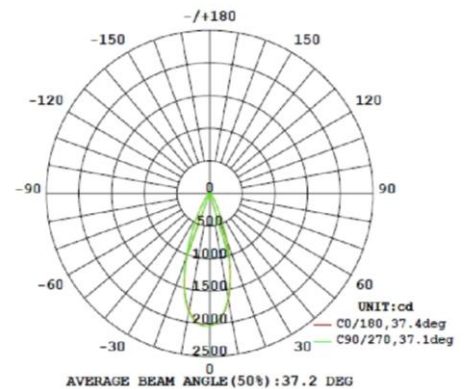

PRODUCT FEATURES

- Dimming PAR30 flood light provides 800 lumens, capable of dimming to less than 5%
- 25° beam angle provides a flood, not spot light
- Unique LED array design look like halogen when powered on
- Chipset provides 4000K cool white with a high color rendering rating over 80, 90+ CRI
- Wet rated UL and suitable for exterior locations
- Face of the lamp looks like standard PAR lamps
- Fits track heads like a PAR lamp is intended

PRODUCT APPLICATIONS

LUMINOUS DISTRIBUTION INTENSITY DATA

V \ H(°)	0	22.5	45	67.5	90
0	1947	1947	1947	1947	1947
5	1904	1887	1875	1863	1852
10	1712	1683	1655	1632	1604
15	1354	1310	1279	1251	1209
20	903.8	858.4	840.9	820.3	779.2
25	515.6	484.1	477.4	466.8	440.8
30	265.4	249.6	250.3	248.9	241.3
35	137.8	131.7	133.2	135.4	131.2
40	79.9	76.9	77.8	79.8	78.2
45	53.0	51.6	52.2	52.9	52.1
50	39.2	38.5	38.8	38.7	38.0
55	30.7	30.1	30.2	30.0	29.4
60	24.4	23.9	23.9	23.5	23.2
65	19.2	18.7	18.6	18.2	17.8
70	14.5	14.1	14.1	13.6	13.2
75	10.6	10.2	10.1	9.7	9.4
80	7.2	6.9	6.7	6.5	6.2
85	4.7	4.4	4.3	4.1	3.8
90	2.7	2.5	2.3	2.2	2.0

LUMINOUS DISTRIBUTION INTENSITY DIAGRAM

MODEL NUMBER: LP31340D625
 ORDER CODE: 10674

Order Code	Individual UPC	Master Park UPC	Qty
10674	840791106747	84079110674700	12
Dimensions (inches - Length x Width x Height)			
10674	3.93 x 3.93 x 5.08		12
Weight (lbs)			
10674	.449	6.622	12

Electrical	
Watt	13
Power Factor	> 0.9
Voltage	120 volt
Frequency	60Hz
Base Type	E26 Medium
Operating Temperature Range	-4F to 104F
Light	
Initial Lumens	800
Lumens per Watt	62
Color Temperature	4000K
Color Rendering (CRI)	93
Beam Angle	25°
Agency Approvals	
UL	Yes
Energy Star	25,000 hours
RoHS	Yes
FCC	Yes
Product Details	
Warranty	10 years 6 hr/day
Diameter	3.63"
Nominal Length	4.59"