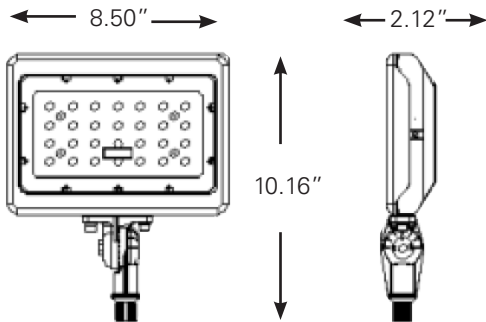

PRODUCT DIMENSIONS

LIGHT DISTRIBUTION CURVE

PACKAGE DETAILS

INDIVIDUAL PACKAGE

Individual Carton Qty: 1

Dimensions:

11.06" Length x 9.25" Width x 2.75" Depth

Weight: 2.87 LBS