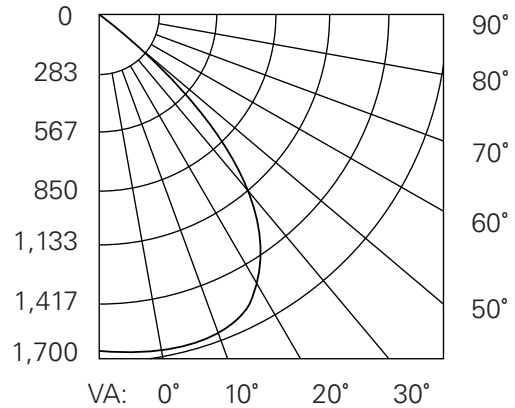

PRODUCT DIMENSIONS

LIGHT DISTRIBUTION CURVE

PACKAGE DETAILS

INDIVIDUAL PACKAGE

Individual Carton Qty: 1

Dimensions:

11.06" Length x 9.25" Width x 2.75" Depth

Weight: 2.87 LBS

UPC: 840791113356

MASTER CARTON

Master Carton Qty: 6

Dimensions:

19.05" Length x 11.88" Width x 11.69" Height

Weight: 26.89 LBS

UPC: 84079111335600

COLOR, WATTAGE & PHOTOCELL SWITCHES