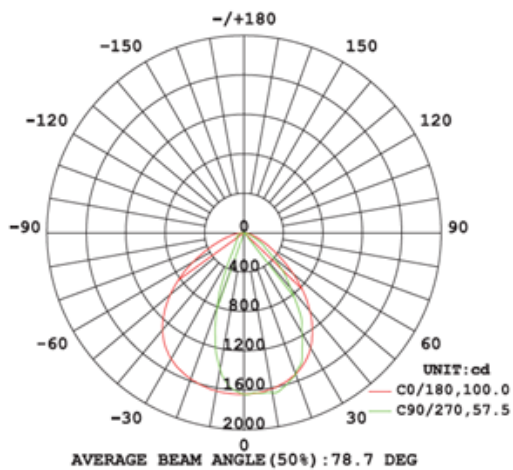

LIGHT DISTRIBUTION CURVE

Easily access our DLC qualified products with rebates in your area.
ACCESS IT HERE: [Rebate Finder - LED Adjustable Wall Pack](http://www.earthtronics.com/rebate-finder/catalog/)
www.earthtronics.com/rebate-finder/catalog/