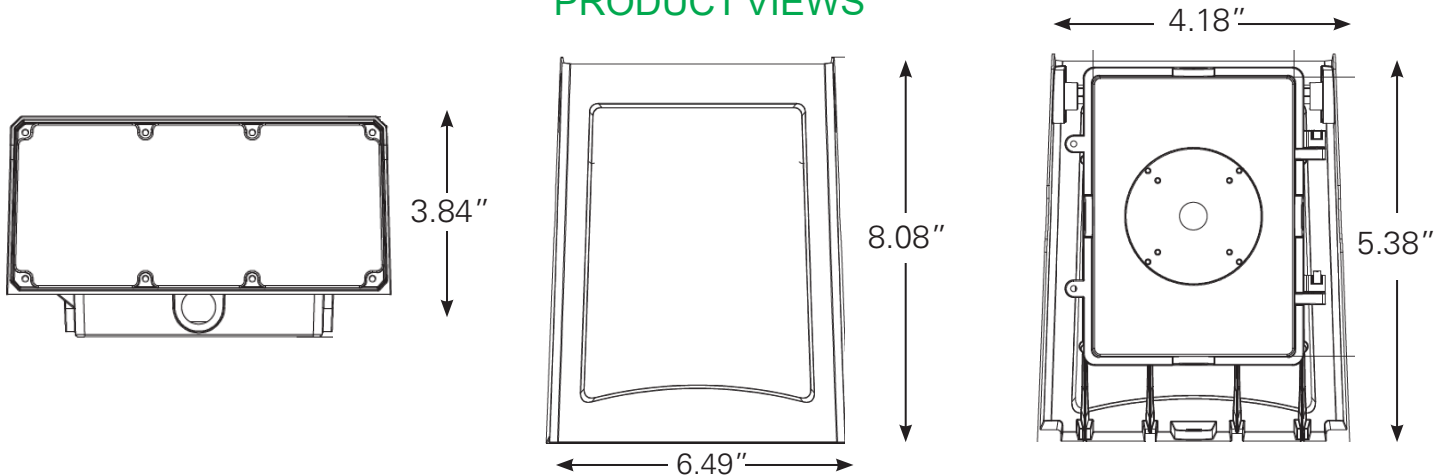

PACKAGE DETAILS

INDIVIDUAL PACKAGE

Individual Carton Qty: 1
Dimensions:
9.84" L x 5.70" D x 12.20" W
Weight: 5.40 LBS
UPC: 840791116272

MASTER CARTON

Individual Carton Qty: 4
Dimensions:
20.47" L x 12.20" D x 12.99" W
Weight: 21.61 LBS
UPC: 84079111627200

PRODUCT VIEWS