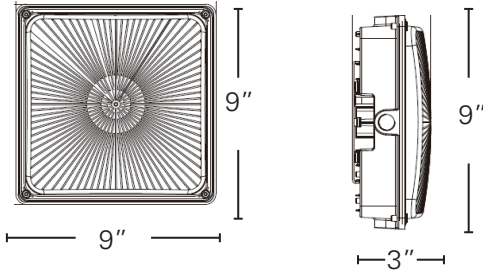

L70 at 54,000 (75°C)

Dimensions:

9"L x 9"W

LED Canopy

Color and Wattage Selectable

PRODUCT DESCRIPTION

EarthTronics LED Canopy Fixture features a low profile design that provides the flexibility to insure the correct light level and color temperature desired in different applications. Select from 3000K, 4000K or 5000K color temperatures as well as 3900, 5200 or 6500 lumen levels, this is easily done by the dial switch located on the side of the product. It features a high 80+ CRI providing an excellent light source for nearly any task. The lens are sealed to and tested for IP65. These canopy fixtures feature 120-277V dual wattage operation. They are equipped standard with a 0 - 10 volt continuous dimming driver with a dimming range capability of 10% to 100%. This fixture is ideal for warehouses, offices, factories, hospitals and hotels. Photocell option is built in which helps improve security. DLC® listed product.

REBATE AVAILABILITY*

PRODUCT DETAILS

PACKAGE DETAILS

INDIVIDUAL PACKAGE

Individual Carton Qty: 1
 Dimensions:
 10.23" L x 9.84" D x 3.74" W
 Weight: 3.92 LBS
 UPC: 840791116524

MASTER CARTON

Individual Carton Qty: 5
 Dimensions:
 11.02" L x 19.48" D x 10.63" W
 Weight: 22.44 LBS
 UPC: 84079111652400