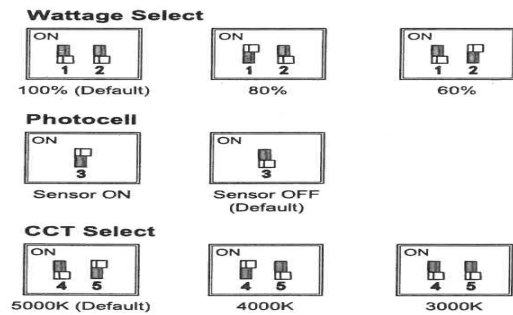

COLOR AND WATTAGE SELECTABLE