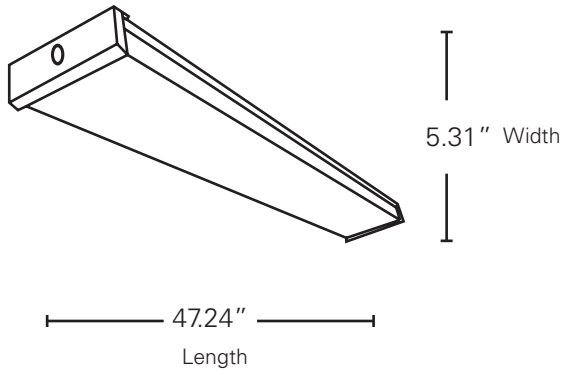

AGENCY APPROVALS

FCC: Yes
ETL: Yes

PRODUCT DETAILS

Housing: Steel
Lens: Acrylic
Warranty: 5 years
Fixture
Rated Life: 50,000 hours
Weight: 5.73 LBS
Lumen Maintenance:
 L92 at 50,000 hrs (58°C)
Dimensions:
 47.24" L x 5.73" W x 2.12" D

LED Wrap Fixture

4410 Lumens, 42 Watts, 4000K

ORDER CODE:

11098

MODEL NUMBER:

LW44840D

PRODUCT DESCRIPTION

EarthTronics LED 4 ft. wrap fixture light provides bright task lighting in an efficient, cost effective way. This LED 4 ft. wrap light features impact resistant UV stable acrylic lens, and a steel housing with a white finish. Provides 4410 lumens of light using just 42 watts for efficient operation. This fixture offers simple installation on existing junction boxes, and operates at 120-277VAC. The LED wrap fixture is a perfect solution for offices, stairways, bathrooms, and storage areas.

APPLICATIONS

- + Offices
- + Stairways
- + Bathrooms
- + Storage

PRODUCT DIMENSIONS

PACKAGE DETAILS

Dimensions:

49.21" Length x 6.77" Width x 2.71" Depth

Weight: 7.27 LBS

UPC: 840791110980