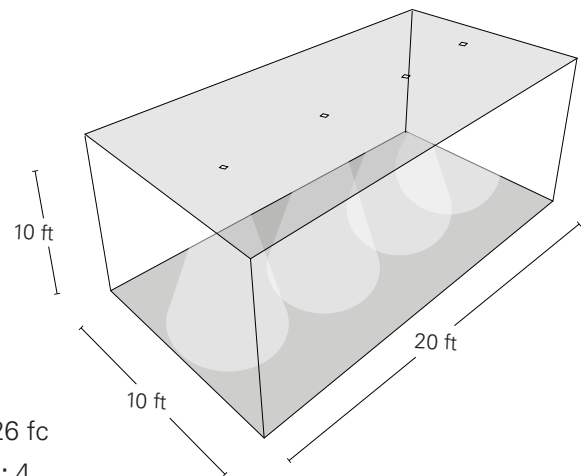

APPLICATIONS

- + Offices
- + Stairways
- + Bathrooms
- + Storage

PRODUCT DIMENSIONS

PACKAGE DETAILS

Dimensions:

49.21" Length x 6.77" Width x 2.71" Depth

Weight: 7.27 LBS

UPC: 840791110980

LIGHT DISTRIBUTION CURVE

LIGHTING LAYOUT

Average Illuminance: 26 fc

Number of Luminaires: 4

Workplane Height: 2.5 ft

Easily access our DLC qualified products with rebates in your area.

ACCESS IT HERE: [Rebate Finder](#)