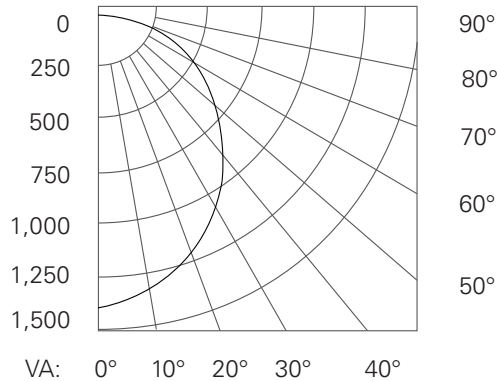

APPLICATIONS

- + Offices
- + Stairways
- + Bathrooms
- + Storage

PRODUCT DIMENSIONS

PACKAGE DETAILS

Dimensions:

49.21" Length x 6.77" Width x 2.71" Depth

Weight: 7.27 LBS

UPC: 840791110980

LIGHT DISTRIBUTION CURVE

LIGHTING LAYOUT

Average Illuminance: 26 fc

Number of Luminaires: 4

Workplane Height: 2.5 ft

Easily access our DLC qualified products with rebates in your area.

ACCESS IT HERE: [Rebate Finder](#)