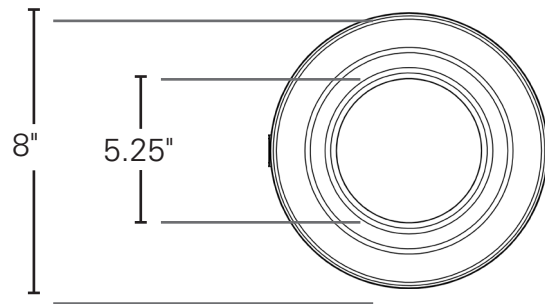

*Rebate availability access it here: www.earthtronics.com/rebate-finder

PACKAGE DETAILS

INDIVIDUAL PACKAGE

Individual Carton Qty: 1

Dimensions:

10.43" Length x 10.43" Width x 6.41" Depth

Weight: 2.27 LBS

UPC: 840791114193

MASTER CARTON

Master Carton Qty: 4

Dimensions:

21.57" Length x 11.02" Width x 14.09" Height

Weight: 10.54 LBS

UPC: 84079111419300

PRODUCT DIMENSIONS

OPTIONAL ACCESSORIES