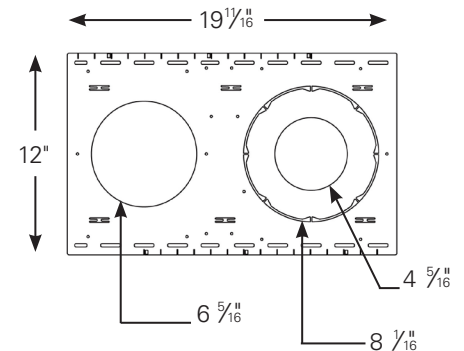

MASTER CARTON

Master Carton Qty: 4

Dimensions:

21.57" Length x 11.02" Width x 14.09" Height

Weight: 10.54 LBS

UPC: 84079111419300

PRODUCT DIMENSIONS

OPTIONAL ACCESSORIES

Goof Ring

Order Code: 11424

T-Grid Plate

Order Code: 11422

Stud Joist

Order Code: 11421

Emergency Driver
Order Code: 11501

Easily access our DLC qualified products with rebates in your area.