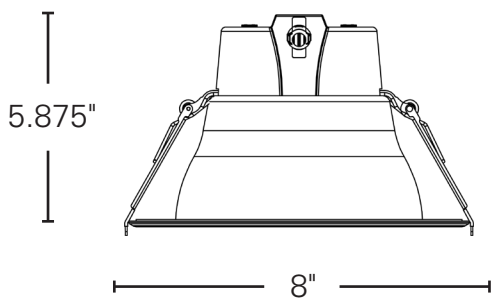

*Rebate availability access it here: www.earthtronics.com/rebate-finder

PACKAGE DETAILS

INDIVIDUAL PACKAGE

Individual Carton Qty: 1

Dimensions:

10.43" Length x 10.43" Width x 6.41" Depth

Weight: 2.27 LBS

UPC: 840791114193

MASTER CARTON

Master Carton Qty: 4

Dimensions:

21.57" Length x 11.02" Width x 14.09" Height

Weight: 10.54 LBS

UPC: 84079111419300

PRODUCT DIMENSIONS

OPTIONAL ACCESSORIES