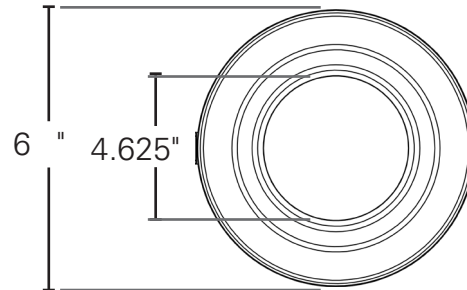

*Rebate availability access it here: www.earthtronics.com/rebate-finder

INDIVIDUAL PACKAGE

Individual Carton Qty: 1
 Dimensions:
 8.46" Length x 8.46" Width x 5.70" Depth
 Weight: 1.81 LBS
 UPC: 840791114186

PACKAGE DETAILS

MASTER CARTON

Master Carton Qty: 4
 Dimensions:
 17.63" Length x 9.05" Width x 13.07" Height
 Weight: 8.27 LBS
 UPC: 84079111418600

PRODUCT DIMENSIONS

OPTIONAL ACCESSORIES

Goof Ring

Order Code: 11423