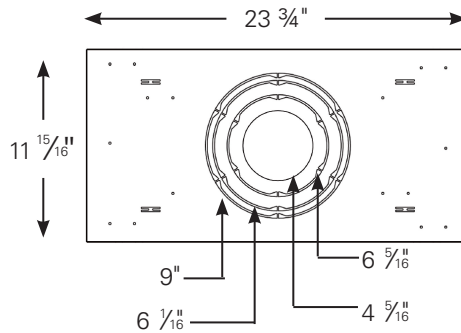

T-Grid Plate

Order Code: 11422