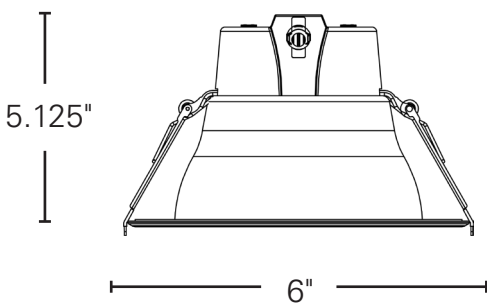

*Rebate availability access it here: www.earthtronics.com/rebate-finder

INDIVIDUAL PACKAGE

Individual Carton Qty: 1
 Dimensions:
 8.46" Length x 8.46" Width x 5.70" Depth
 Weight: 1.81 LBS
 UPC: 840791114186

PACKAGE DETAILS

MASTER CARTON

Master Carton Qty: 4
 Dimensions:
 17.63" Length x 9.05" Width x 13.07" Height
 Weight: 8.27 LBS
 UPC: 84079111418600

PRODUCT DIMENSIONS

OPTIONAL ACCESSORIES

Goof Ring

Order Code: 11423