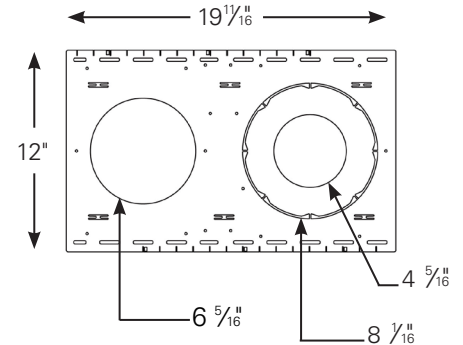

Stud Joist

Order Code: 11421