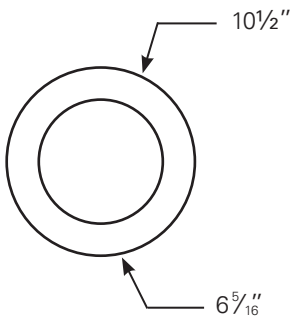

*Rebate availability access it here: www.earthtronics.com/rebate-finder

INDIVIDUAL PACKAGE

Individual Carton Qty: 1
 Dimensions:
 8.46" Length x 8.46" Width x 5.70" Depth
 Weight: 1.81 LBS
 UPC: 840791114186

PACKAGE DETAILS

MASTER CARTON

Master Carton Qty: 4
 Dimensions:
 17.63" Length x 9.05" Width x 13.07" Height
 Weight: 8.27 LBS
 UPC: 84079111418600

PRODUCT DIMENSIONS

OPTIONAL ACCESSORIES

Goof Ring

Order Code: 11423