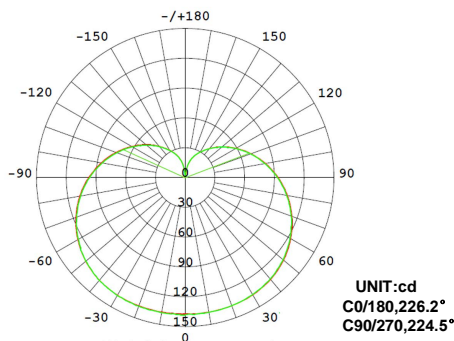

LED A19 OMNI

1100 Lumen 11 Watt 4000K A19 OMNI LED

PRODUCT DESCRIPTION

11 watt A19 Omni-directional EarthBulb LED provides 1100 lumens and replaces 75 watt incandescent directional bulbs for over 80% energy savings. 4000K color of light is standard. Great for use in table lamps, floor lamps, wall sconce, and task lighting applications. Multi-Chipset LED and an advanced cooling system provides for 15,000 hours of LED life. Medium screw base. Energy Star rated product. Suitable for outdoor use, damp location, when installed in fixtures and not directly exposed to weather. Energy Star enclosed fixture rated.

PRODUCT APPLICATIONS

LUMINOUS DISTRIBUTION INTENSITY DIAGRAM

AVERAGE BEAM ANGLE (50%): 225.3°

Note: IES files available upon request.

Electrical	
Watt	11
Input Current	94 (mA)
Power Factor	> 0.90
Voltage	120 volt
Frequency	60hz
Min. Start Temp	-4F
Max. Operating Temp	104F
Base Type	E26 Medium
Light	
Initial Lumens	1100
Lumens per Watt	100
Color Temperature	4000K
Color Rendering (CRI)	84
Beam Angle	Omni Directional
Agency Approvals	
UL	Yes, UL1993 Enclosed Fixture
Energy Star	15,000 rated hours Enclosed Fixture
RoHS	Yes
FCC	Yes
Product Details	
Warranty	5 years, 6 hrs/day
Mercury Content	0
Diameter	2.3622"
Overall Length	4.6457"

MODEL NUMBER: LA191140DESEF

Order Code	Pack Size	Individual UPC	Inner Pack UPC	Qty	Master Park UPC	Qty
11236	1	840791112366	00840791112366	12	84079111236600	48
Dimensions (inches - Length x Width x Height)						
11236	1	2.48 x 2.48 x 4.72	10.47 x 7.91 x 5.39	12	21.73 x 16.61 x 6.73	48
Weight (lbs)						
11236	1	0.39	3.02	12	12.89	48