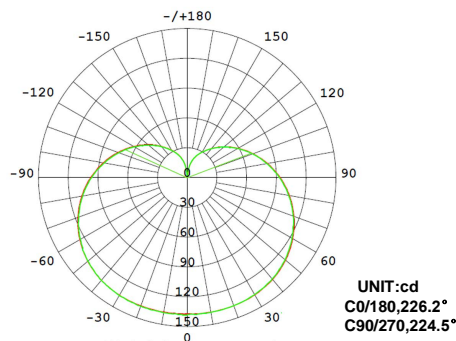

LED A19 OMNI

1100 Lumen 11 Watt 2700K A19 OMNI LED

PRODUCT DESCRIPTION

11 watt A19 Omni-directional EarthBulb LED provides 1100 lumens and replaces 75 watt incandescent directional bulbs for over 80% energy savings. 2700K color of light is standard. Great for use in table lamps, floor lamps, wall sconce, and task lighting applications. Multi-Chipset LED and an advanced cooling system provides for 15,000 hours of LED life. Medium screw base. Energy Star rated product. Suitable for outdoor use, damp location, when installed in fixtures and not directly exposed to weather. Energy Star enclosed fixture rated.

PRODUCT APPLICATIONS

LUMINOUS DISTRIBUTION INTENSITY DIAGRAM

AVERAGE BEAM ANGLE (50%): 225.3°

Note: IES files available upon request.

MODEL NUMBER: LA191127DESEF

Order Code	Pack Size	Individual UPC	Inner Pack UPC	Qty	Master Park UPC	Qty
11234	1	840791112342	00840791112342	12	84079111234200	48
Dimensions (inches - Length x Width x Height)						
11234	1	2.48 x 2.48 x 4.72	10.47 x 7.91 x 5.39	12	21.73 x 16.61 x 6.73	48
Weight (lbs)						
11234	1	0.39	3.02	12	12.89	48

Electrical	
Watt	11
Input Current	94 (mA)
Power Factor	> 0.90
Voltage	120 volt
Frequency	60hz
Min. Start Temp	-4F
Max. Operating Temp	104F
Base Type	E26 Medium
Light	
Initial Lumens	1100
Lumens per Watt	100
Color Temperature	2700K
Color Rendering (CRI)	81
Beam Angle	Omni Directional
Agency Approvals	
UL	Yes, UL1993 Enclosed Fixture
Energy Star	15,000 rated hours Enclosed Fixture
RoHS	Yes
FCC	Yes
Product Details	
Warranty	5 years, 6 hrs/day
Mercury Content	0
Diameter	2.3622"
Overall Length	4.6457"