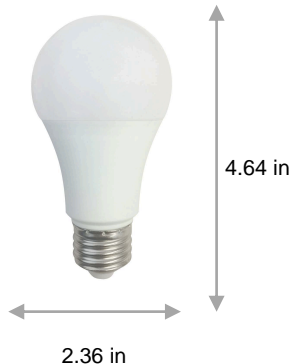

LED A19 OMNI

1100 Lumen 11 Watt 2700K A19 OMNI LED

PRODUCT DESCRIPTION

11 watt A19 Omni-directional EarthBulb LED provides 1100 lumens and replaces 75 watt incandescent directional bulbs for over 80% energy savings. 2700K color of light is standard. Great for use in table lamps, floor lamps, wall sconce, and task lighting applications. Multi-Chipset LED and an advanced cooling system provides for 15,000 hours of LED life. Medium screw base. Energy Star rated product. Suitable for outdoor use, damp location, when installed in fixtures and not directly exposed to weather. Energy Star enclosed fixture rated.

PRODUCT FEATURES

- This A bulb is Energy Star and provides 1100 lumens, capable of dimming to less than 5%
- Omni directional beam angle provides full radial illumination
- Chipset provides 2700K soft light with a high color rendering rating of over 81
- New heat sync system provides improved aesthetics and performance
- Suitable for outdoor use, damp location, when installed in fixtures and not directly exposed to weather. Energy Star enclosed fixture rated.

PRODUCT APPLICATIONS

LUMINOUS DISTRIBUTION INTENSITY DIAGRAM

AVERAGE BEAM ANGLE (50%): 225.3°

Note: IES files available upon request.

MODEL NUMBER: LA191127DESEF

Order Code	Pack Size	Individual UPC	Inner Pack UPC	Qty	Master Park UPC	Qty
11234	1	840791112342	00840791112342	12	84079111234200	48
Dimensions (inches - Length x Width x Height)						
11234	1	2.48 x 2.48 x 4.72	10.47 x 7.91 x 5.39	12	21.73 x 16.61 x 6.73	48
Weight (lbs)						
11234	1	0.39	3.02	12	12.89	48