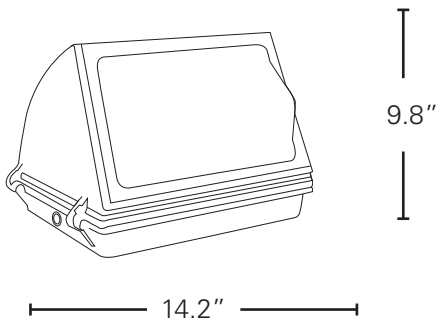

### PRODUCT DETAILS

**Lens:** Glass  
**Warranty:** 5 years  
**Fixture**  
**Rated Life:** 50,000 hours  
**Weight:**  
 11.41 lbs  
**Dimensions:**  
 14.2" L x 9.4" W x 9.8" H

## PRODUCT DIMENSIONS

### Dimensions:

15.75" Length x 11.81" Width x 12.60" Height

Weight: 13.42 LBS

UPC: 840791113523