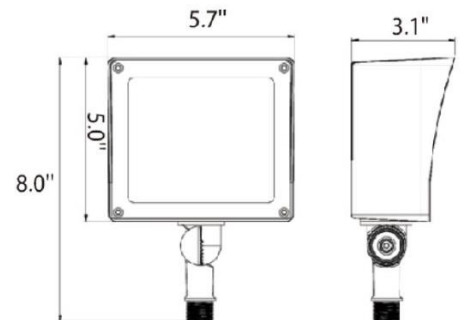

LED Floodlight

LED Floodlight 30W 2820 Lumens 5000K

PRODUCT DESCRIPTION

The EarthTronics LED Floodlight provides security and general area illumination directed where required. Removable back cover provides easy installation. Textured architectural bronze powder coat finish with tempered glass lens. This 30 watt floodlight operates at 94 lumens per watt efficiency and provides 2820 lumens. 5000K color of light and the high 80+ CRI provide bright illumination. Accepts 120 – 277 volt AC power supply. The long 50,000 hour is backed up with a 5 year warranty.

PRODUCT FEATURES

- 50,000 hour rated life
- 5 year warranty, 10 year limited
- 120/277VAC
- 5000K available, CRI>80
- Suitable for wet locations
- Removable back cover for easy installation
- Ships standard with knuckle joint
- Yoke mount is available

ORDER CODE: FL02300050BK1

MODEL #: FL02300050BK1

UPC: 840791105313

DLC PRODUCT ID: PLVINUL7WBD3

CAUTION : If the fixture is to be removed or replaced, please ensure that they electricity is switched off and that the fitting is cool before touching it

Electrical

Watt	30
Voltage	120-277V
Power Factor	>0.9
Min. Start Temperature	-40°F
Max. Operating Temperature	135°F

Light

Initial Lumens	2820
Lumens per Watt	94
Color Temperature	5000K
Color Rendering (CRI)	80+

Agency Approvals

DLC	Yes
FCC	Yes
ETL	Yes

Product Details

Housing Material	Aluminum
Lens Material	Tempered Glass
Warranty	5 year (10 year limited)
Rated Life	50,000 hours