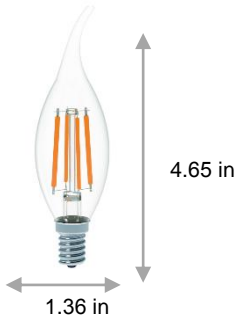

LED Filament BA10

330 Lumen 4 Watt 2700K E12 BA10 Filament LED – Clear Finish

PRODUCT DESCRIPTION

Unique filament LED design 4 watt bent tip candle EarthBulb LED bulb appears like an incandescent. Provides 330 lumens replaces a 40 watt incandescent candle bulbs which provides over 80% energy savings. Available in 2700K soft white and 2400K warm color. Clear glass provides the unique appearance. Perfect for decorative applications. Provides for 15,000 hours of LED life. E12 base type. Energy Star rated product.

PRODUCT FEATURES

- Unique filament LED design
- Candle bulb is dimmable and provides 330 lumens, capable of dimming to 10%
- Designer to provide full radial illumination
- 15,000 hour rated life
- Provides 2700K soft white light with a high color rendering rating over 80

PRODUCT APPLICATIONS

MODEL NUMBER: LBA10427DCFIL9

| Order Code | Pack Size | Individual UPC | Inner Pack UPC | Qty | Master Park UPC | Qty |
|---|-----------|--------------------|-------------------|-----|---------------------|-----|
| 11194 | 1 | 840791111949 | 00840791111949 | 6 | 84079111194900 | 24 |
| Dimensions (inches - Length x Width x Height) | | | | | | |
| 11194 | 1 | 1.50 x 1.50 x 4.33 | 4.97 x 3.43 x 5.0 | 6 | 10.48 x 7.41 x 5.87 | 24 |
| Weight (lbs) | | | | | | |
| 11194 | 1 | .0286 | .73 | 6 | 3.10 | 24 |

| Electrical | |
|-----------------------------|---------------------|
| Watt | 4 |
| Power Factor | > 0.9 |
| Voltage | 120 volt |
| Frequency | 60Hz |
| Base Type | E12 |
| Operating Temperature Range | -4F to 104F |
| Light | |
| Initial Lumens | 330 |
| Lumens per Watt | 83 |
| Color Temperature | 2700K Soft White |
| Color Rendering (CRI) | 82 |
| Agency Approvals | |
| UL | Yes |
| Energy Star | Yes 15,000 hours |
| RoHS | Yes |
| FCC | Yes |
| Product Details | |
| Warranty | 3 years 6 hr/day |
| Diameter | 1.36" |
| Nominal Length | 4.65" |