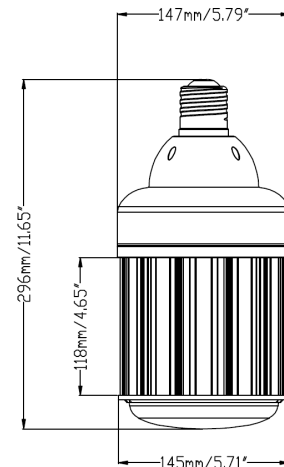

LED High Lumen

14400 Lumen High Lumen LED H.I.D Replacement 5000K E39 Base

PRODUCT DESCRIPTION

120 watt EarthTronics high lumen H.I.D replacement is available in 5000K with full omni-directional illumination. This 14400 LED equals up to 400 watt H.I.D lamp replacement. This high lumen H.I.D replacement is ideal for retrofit opportunities in exterior wall packs, yard lights, post lights, parking lot shoe box fixtures and other site and security applications. Interior fixture opportunities include parking garage fixtures, high bay warehouse fixtures and several downlight applications. Simply remove the ballast from the circuit and wire direct 120 or 277 volt to the lamp socket. Product weight: 4.73 lbs.

DIMENSIONS:

- Diameter: 5.71 inches
- Nominal Length: 11.65 inches
- Weight: 4.71 lbs

MODEL NUMBER: HL12050E39

Order Code	Individual Box UPC	Master Park UPC	Qty
11025	840791110256	00840791110256	4
Dimensions (inches)			
11025	7.29 x 7.29 x 13.27	15.75 x 15.75 x 14.97	4

Individual

Master Pack

Electrical

Watt	120
Power Factor	> 0.90
Voltage	120 or 277 volt systems
Base Type	E39
Operating Temperature Range	-22 to 140°F

Light

Initial Lumens	14400
Lumens per Watt	120
Color Temperature	5000K
Color Rendering (CRI)	82+
Beam Angle	300°

Agency Approvals

UL	Yes
DLC	Pending Approval
RoHS	Yes
FCC	Yes

Product Details

Warranty	5 years
Diameter	5.71"
Nominal Length	11.65
Rated Life	50,000 hours