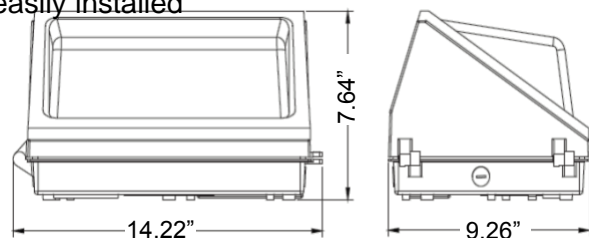

LED Wall Pack

LED Traditional Wall Pack 9000 Lumens 75 Watt 4000K

PRODUCT DESCRIPTION

EarthTronics Traditional LED Wall Packs provide exterior, wide-flood area illumination for commercial, industrial and municipal facilities. Available in 75 watt with 4000K color of light, these fixtures provide 9000 lumens. The 75 watt models are built in a standard size 14.6"x7.9"x9.5" aluminum alloy housing with a standard bolt pattern. The WP5-Series LED Traditional Style Wall Pack uses industry-leading LED chips and drivers to deliver a quality, energy saving lighting solution. The 4000K color temperature offers building managers the opportunity match existing HID lamps and to reduce the blue light spectrum often associated with higher color temperatures. Each of the EarthTronics Wall Packs accepts 100 – 277-volt AC power supply. The wall packs provide more than 100 lumens per watt and a high 80+ CRI for improved visual acuity and efficient performance. A dusk to dawn sensor is available and is easily added at the time of installation. The design is built to withstand all climates and allows for an extreme temperature range, even operating down to -40 degrees C°, and is IP65 approved for outdoor wet applications. With rated life of 50,000 hours, the WP5 wall pack series is designed for easy installation, directly fitting onto existing electrical boxes, making it the contractor's choice when replacing older high-pressure sodium and metal halide wall packs. DLC listed.

Order Code: 10984

Model #: WPT900040BK1

UPC: 8407911019847

DLC Product ID: PL3LU3JZHVAE

Dimensions:

- 14.22 inches x 7.64 inches x 9.26 inches

CAUTION : If the fixture is to be removed or replaced, please ensure that they electricity is switched off and that the fitting is cool before touching it