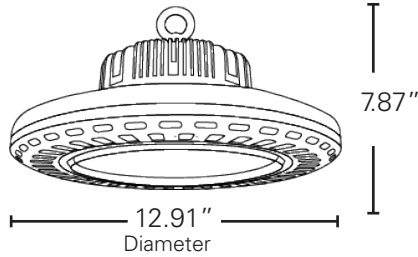

AGENCY APPROVALS

DLC® Premium: Yes
UL: Yes
RoHS: Yes

PRODUCT DETAILS

Lens: Polycarbonate
Warranty: 5 years
Fixture
Rated Life: 50,000 hours
Weight: 7.56 LBS
Lumen Maintenance:
 L92 at 50,000 hrs (58°C)
Diameter: 12.91"
Height: 7.87"

REBATE AVAILABILITY*

PRODUCT DESCRIPTION

EarthTronics LED Highbay delivers excellent energy savings when replacing up to 400 watt HID fixtures. This 100 watt fixture has a 12.91" diameter design and produces 20,100 lumens which is suitable for 15-30' mounting heights. It features 4000K color temperature with a high 80+ CRI providing excellent visual acuity for accuracy when working in manufacturing and warehousing applications. IP65 rated for exposed applications. 0-10V dimming standard and compatible with several controls. High quality Samsung LED chips provide for excellent lumen maintenance. L92 is at 50,000 hours and L80 at 120,000 hours (58°C).

PRODUCT FEATURES

- + 347-480 VAC
- + DLC® Premium operating at 134 lumens per watt
- + 120° beam angle with use of polycarbonate lens
- + 0-10V dimming (pre-wired)
- + IP65 wet location rated
- + Ships with polycarbonate lens
- + 4kV Surge Protection built in
- + Replaces up to:
400 watt MH systems
4-lamp T5HO systems, 6-lamp T8
- + Ships with standard 6' 18/3 SJT whip and mounting ring
- + Extended 10 year limited warranty available

PRODUCT DIMENSIONS

PACKAGE DETAILS

Dimensions:

14.96" Length x 14.96" Width x 7.48" Depth

Weight: 9.46 LBS

UPC: 840791109106

LIGHT DISTRIBUTION CURVE

LIGHTING LAYOUT