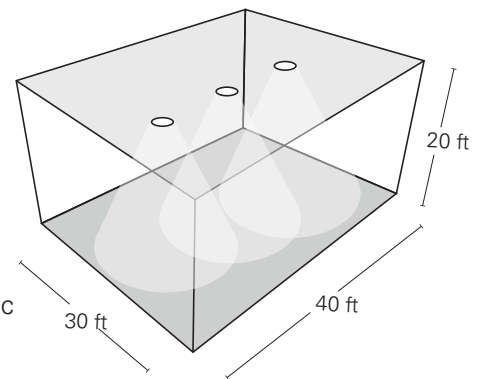

PRODUCT DIMENSIONS

PACKAGE DETAILS

Dimensions:

14.96" Length x 14.96" Width x 7.48" Depth

Weight: 9.46 LBS

UPC: 840791109106

LIGHT DISTRIBUTION CURVE

LIGHTING LAYOUT