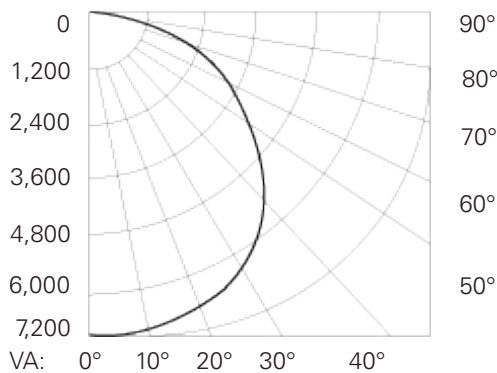

PRODUCT DIMENSIONS

PACKAGE DETAILS

Dimensions:

14.96" Length x 14.96" Width x 7.48" Depth

Weight: 9.46 LBS

UPC: 840791109106

LIGHT DISTRIBUTION CURVE

LIGHTING LAYOUT