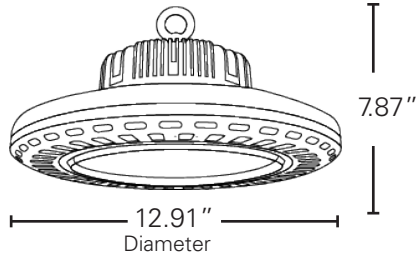

### PRODUCT DESCRIPTION

EarthTronics LED Highbay delivers excellent energy savings when replacing up to 400 watt HID fixtures. This 150 watt fixture has a 12.91" diameter design and produces 20,100 lumens which is suitable for 15-30' mounting heights. It features 4000K color temperature with a high 80+ CRI providing excellent visual acuity for accuracy when working in manufacturing and warehousing applications. IP65 rated for exposed applications. 0-10V dimming standard and compatible with several controls. High quality Samsung LED chips provide for excellent lumen maintenance. L92 is at 50,000 hours and L80 at 120,000 hours (58°C).

### PRODUCT FEATURES

- + 100-277 VAC 50-60Hz
- + DLC® Premium operating at 134 lumens per watt
- + 120° beam angle with use of polycarbonate lens
- + 0-10V dimming (pre-wired)
- + IP65 wet location rated
- + Ships with polycarbonate lens
- + 4kV Surge Protection built in
- + Replaces up to:  
400 watt MH systems  
4-lamp T5HO systems, 6-lamp T8
- + Ships with standard 6' 18/3 SJT whip and mounting ring
- + Extended 10 year limited warranty available

## PRODUCT DIMENSIONS

### Dimensions:

14.96" Length x 14.96" Width x 7.48" Depth

Weight: 9.46 LBS

UPC: 840791109090