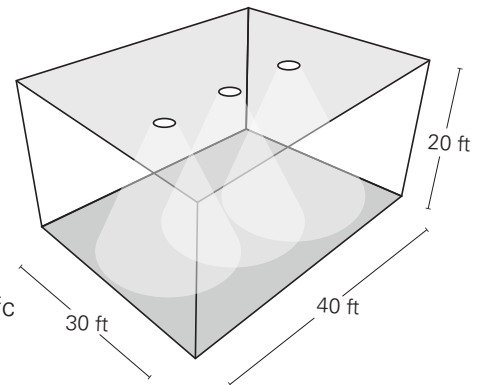

LIGHTING LAYOUT

Average Illuminance: 30 fc

Number of Luminaires: 3

Workplane Height: 2.5 ft

OPTIONAL ACCESSORIES

Easily access our DLC qualified products with rebates in your area.

ACCESS IT HERE: [Rebate Finder - Highbay UFO](#)

www.earthtronics.com/rebate-finder/catalog/