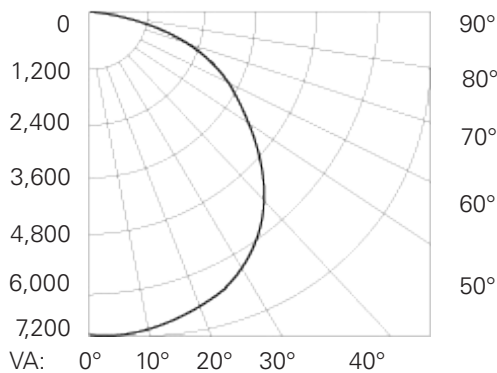

## PRODUCT DIMENSIONS

### Dimensions:

14.96" Length x 14.96" Width x 7.48" Depth

Weight: 9.46 LBS

UPC: 840791109090

## LIGHT DISTRIBUTION CURVE