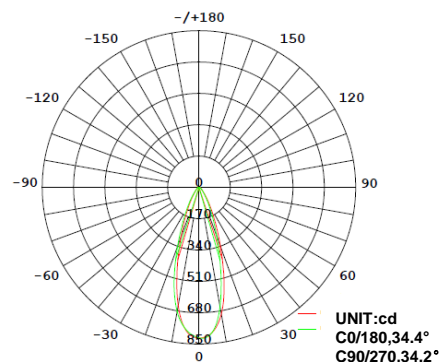

LED GU10

6.5 Watt 3000K GU10 LED

PRODUCT DESCRIPTION

6.5 watt GU10 EarthBulb LED bulb replaces 50 watt incandescent lamps for over 70% energy savings. 3000K color of light is standard with 40 degree beam angle. Great for use in dimming recessed lighting, track lighting and display lighting applications. High power, multi-chip LED and an advanced cooling system provides for 15,000 hours of LED life. 2 pin GU10 base. Energy Star rated product.

PRODUCT FEATURES

- Same shape as the light bulbs they replace
- White 3000K color of light nearly equals halogen lighting
- GU10 base is standard
- No Mercury, RoHS Certified

CONE OF LIGHT

Lumens: 500

Distance ft	Foot Candles fc	Diameter ft
2	209.6	1.20
4	52.41	2.41
6	23.29	3.61
8	13.10	4.82
10	8.38	6.02

PRODUCT APPLICATIONS

LUMINOUS DISTRIBUTION INTENSITY DIAGRAM

AVERAGE BEAM ANGLE (50%):34.3°

Note: IES files available upon request.

LUMINOUS DISTRIBUTION INTENSITY DATA

Y(deg)	C(deg)				
	0	23	45	68	90
0	817	817	817	817	816
5	783	780	776	778	777
10	651	659	664	677	684
15	459	474	486	508	522
20	288	300	311	330	341
25	173	182	190	201	206
30	103	109	114	123	125
35	61.9	65	68.2	73.7	75.7
40	38.9	40.4	42.2	44.9	46.8
45	26.6	27.2	28	29.3	29.9
50	19.5	19.8	20.1	20.9	21.2
55	14.9	15	15.3	15.8	16.1
60	11.4	11.5	11.8	12.1	12.5
65	8.64	8.74	8.97	9.36	9.71
70	6.28	6.37	6.62	7.01	7.33
75	4.23	4.35	4.54	4.96	5.23
80	2.46	2.6	2.78	3.16	3.42
85	0.92	1.12	1.28	1.6	1.8
90	0	0	0.09	0.3	0.4

Electrical	
Watt	6.5
Input Current	600 (mA)
Power Factor	> 0.7
Voltage	120 volt
Frequency	60hz
Min. Start Temp	-4F
Max. Operating Temp	104F
Base Type	GU10
Light	
Initial Lumens	500
Lumens per Watt	76
Color Temperature	3000K
Color Rendering (CRI)	86
Beam Angle	40°
Agency Approvals	
UL	Yes
Energy Star	15,000 hr rated
RoHS	Yes
FCC	Yes
Product Details	
Warranty	5 years
Mercury Content	0
Diameter	1.97"
Overall Length	2.06"