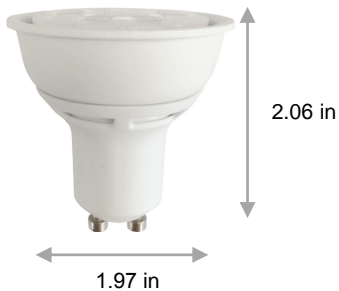

LED GU10

6.5 Watt 3000K GU10 LED

PRODUCT DESCRIPTION

6.5 watt GU10 EarthBulb LED bulb replaces 50 watt incandescent lamps for over 70% energy savings. 3000K color of light is standard with 40 degree beam angle. Great for use in dimming recessed lighting, track lighting and display lighting applications. High power, multi-chip LED and an advanced cooling system provides for 15,000 hours of LED life. 2 pin GU10 base. Energy Star rated product.

PRODUCT FEATURES

- Same shape as the light bulbs they replace
- White 3000K color of light nearly equals halogen lighting
- GU10 base is standard
- No Mercury, RoHS Certified

CONE OF LIGHT

Lumens: 500

Distance ft	Foot Candles fc	Diameter ft
2	209.6	1.20
4	52.41	2.41
6	23.29	3.61
8	13.10	4.82
10	8.38	6.02

MODEL NUMBER: LGU10630D7

Order Code	Pack Size	Individual UPC	Inner Pack UPC	Qty	Master Park UPC	Qty
10831	1	840791108314	00840791108314	6	84079110831400	24
Dimensions (inches - Length x Width x Height)						
10831	1	2.17 x 2.17 x 2.65	7.24 x 4.89 x 2.72	6	10.16x 7.60 x 6.06	24
Weight (lbs)						
10831	1	0.08	.95	6	4.04	24

Electrical	
Watt	6.5
Input Current	600 (mA)
Power Factor	> 0.7
Voltage	120 volt
Frequency	60hz
Min. Start Temp	-4F
Max. Operating Temp	104F
Base Type	GU10
Light	
Initial Lumens	500
Lumens per Watt	76
Color Temperature	3000K
Color Rendering (CRI)	86
Beam Angle	40°
Agency Approvals	
UL	Yes
Energy Star	15,000 hr rated
RoHS	Yes
FCC	Yes
Product Details	
Warranty	5 years
Mercury Content	0
Diameter	1.97"
Overall Length	2.06"