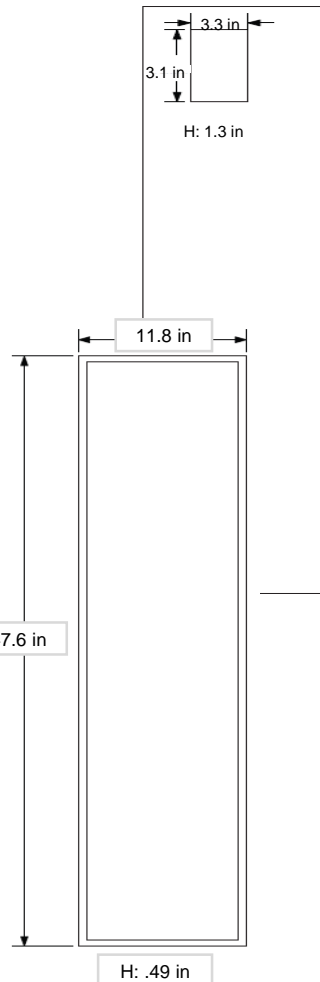

LED 1x4 Panel

LED Flat Panel 1x4 40 Watt 4000 Lumens 3500K

Product Description

The 1x4 LED Panel light is constructed using an extruded aluminum frame with a high quality PMMA light distribution panel combined with an attractive acrylic lens that achieves a wide light distribution pattern. The use of PMMA assures that the LED light panel will not yellow over time. EarthTronics guarantees the lens against yellowing for the life of product.

This 1x4 panel features 120/277V dual voltage operation and is equipped standard with a 0 - 10 Volt continuous dimming driver that works with any standard 0 - 10 Volt control/dimmer. The 3500K light and high 82+CRI provides a bright white light solution.

Order Code: 10588 – 2pk
10587 – 1pk

- **Important ordering note:** Please order in 2-packs. Only order single packs when an odd number of Panel Lights is required on a job site.

DLC Product ID: PZ8M62R7

Model: L3FP1X44035D

Accessories (Ordered Separately)

- Surface Mount Kits 2x4 – Order Code: 10459
- Wire Hanger Kit 2x4 - Order Code: 10464

Electrical	
Watt	40
Voltage	120-277V
Min. Start Temperature	-40°C
Max. Operating Temperature	40°C
Driver Type	Class2
Driver Output	27-42V Direct Current
Dimming	0 – 10 Volt
Light	
Initial Lumens	4000
Lumens per Watt	100
Color Temperature	3500K
Color Rendering (CRI)	80
Beam Angle	110°
Agency Approvals	
DLC	Yes
FCC / ETL	Yes
IC Rated	Yes
Product Details	
Housing Material	Extruded Aluminum
Lens Material	Acrylic
Warranty	5 years
Rated Life	50,000 hours