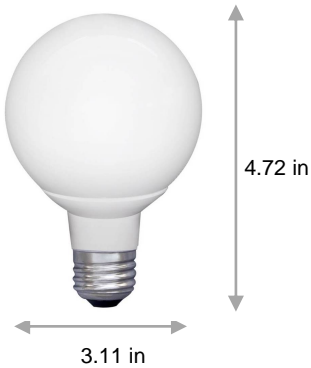

## 7 Watt 2700K G25 LED - Commercial Package

### PRODUCT DESCRIPTION

7 watt G25 EarthBulb LED bulb provides 500 lumens and replaces 60 watt incandescent directional bulbs for over 80% energy savings. 2700K color of light is standard. Great for use in dimming bathbar and decorative applications. Multi-Chipset high power LED and an advanced cooling system provides for 25,000 hours of LED life. Medium screw base

### PRODUCT FEATURES

- G25 bulb provides 500 lumens, capable of dimming to less than 5%. Energy Star rated.
- 120° beam angle.
- Chipset provides 2700K soft white light with a high color rendering rating of over 80.
- Suitable for bath bar and decorative applications..