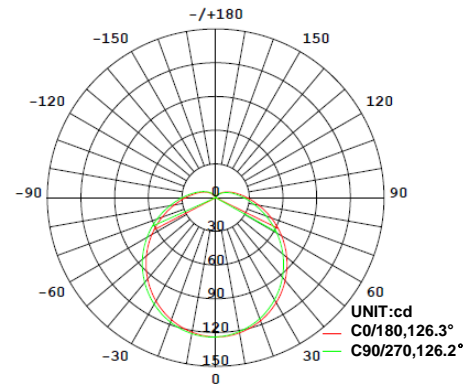

LUMINOUS DISTRIBUTION INTENSITY DIAGRAM

AVERAGE BEAM ANGLE (50%):126.3 DEG

MODEL NUMBER: LG2572DWH

Order Code	Individual UPC	Master Park UPC	Qty
10113	840791101131	008470791101131	12
Dimensions (inches)			
10113	3.35 x 3.35 x 5.20	14.48 x 11.02 x 6.69	12
Weight (lbs)			
10113	0.396	4.32	12

Individual

Master Pack

Electrical	
Watt	7
Input Current	82 (mA)
Power Factor	> 0.90
Voltage	120 volt
Frequency	60hz
Min. Start Temp	- 4 °F
Max. Operating Temp	104° F
Base Type	E26 Medium
Light	
Initial Lumens	500
Lumens per Watt	71
Color Temperature	2700K
Color Rendering (CRI)	> 80
Beam Angle	120°
Agency Approvals	
UL	Yes
Energy Star	25,000 hr rated
RoHS	Yes
FCC	Yes
Product Details	
Warranty	10 years, 6 hrs/day
Mercury Content	0
Diameter	3.1102"
Overall Length	4.7244"