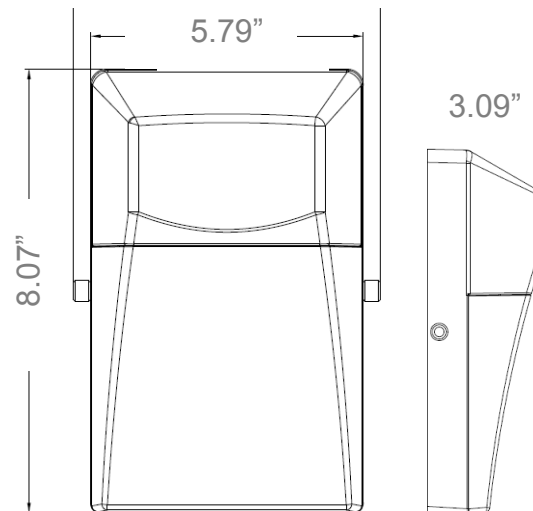

### DIMENSIONS:

- Height: 8.07 inches
- Length: 5.79 inches
- Width: 3.09 inches

**WEIGHT:** 2.09 lbs

**UPC:** 840791113035

**ORDER CODE:** 11303

**MODEL #:** WPM1840BK1S

**CAUTION :** If the fixture is to be removed or replaced, please ensure that they electricity is switched off and that the fitting is cool before touching it