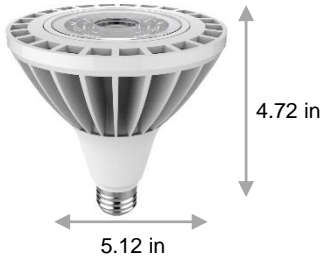

# LED PAR38

3000 Lumen 27 Watt 3000K  
PAR38 - 25° 120-277V

## PRODUCT DESCRIPTION

27 watt PAR38 EarthBulb LED floodlight replaces 250 watt incandescent floodlights for over 85% energy savings. This PAR38 combines high lumen output and energy efficiency. High power LED and an advanced cooling system provides for 40,000 hours of LED life. Medium screw base. Wet location rated. Dimmable when used on 120VAC.

## PRODUCT FEATURES

- Dimming when used on 120VAC
- PAR38 flood light provides 3000 lumens
- 25° beam angle provides a flood, not spot light
- Unique LED array design look like halogen when powered on
- Super Bright – 2x brighter
- Wet rated UL and suitable for exterior locations
- Fits track heads like a PAR lamp is intended

### Product Details

Warranty	5 years
Diameter	4.72"
Nominal Length	5.12"