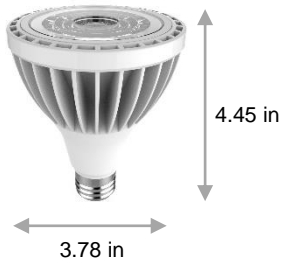

LED PAR30

2300 Lumen 19.8 Watt 3000K
PAR30 - 25° 120-277V

PRODUCT DESCRIPTION

19.8 watt PAR30 EarthBulb LED floodlight replaces 75 watt incandescent floodlights for over 85% energy savings. This PAR30 combines high lumen output and energy efficiency. High power LED and an advanced cooling system provides for 40,000 hours of LED life. Medium screw base. Wet location rated. Dimmable when used on 120VAC.

PRODUCT FEATURES

- Dimming when used on 120VAC
- PAR30 flood light provides 2300 lumens
- 25° beam angle provides a flood, not spot light
- Unique LED array design look like halogen when powered on
- Super Bright – 2x brighter
- Wet rated UL and suitable for exterior locations
- Fits track heads like a PAR lamp is intended

Order Code	Individual UPC	Master Park UPC	Qty
11267	840791112670	84079111267000	12
Dimensions (inches - Length x Width x Height)			
11267	3.86 x 3.86 x 5.12	16.23 x 12.32 x 6.18	12
Weight (lbs)			
11267	.449	6.622	12