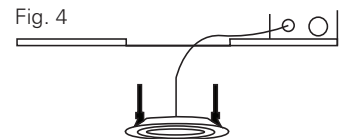

DAYLIGHT	5000K
COOL WHITE	4000K
BRIGHT WHITE	3500K
WHITE	3000K
SOFT WHITE	2700K

PACKAGE DETAILS

INDIVIDUAL PACKAGE

Individual Carton Qty: 1
 Dimensions:
 5.59" Length x 3.15" Width x 5.71" Height
 Weight: 0.95 LBS
 UPC: 840791116968

MASTER CARTON

Master Carton Qty: 6
 Dimensions:
 9.45" Length x 11.77" Width x 6.30" Height
 Weight: 21.30 LBS
 UPC: 84079111696800

INSTALLATION

Easily access our Energy Star listed products with rebates in your area.