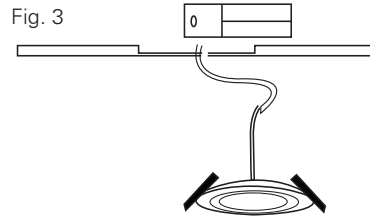

INSTALLATION

Easily access our Energy Star listed products with rebates in your area.

ACCESS IT HERE: [Rebate Finder LED Slim Downlight](#)

www.earthtronics.com/rebate-finder/catalog/