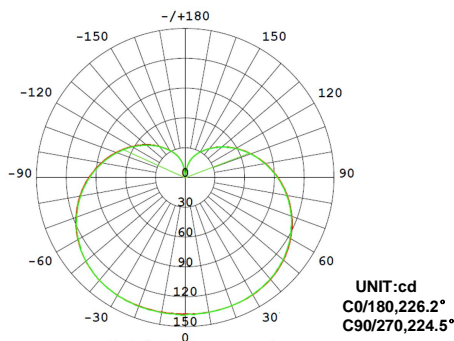

LED A19 OMNI

1100 Lumen 11 Watt 5000K A19 OMNI LED

PRODUCT DESCRIPTION

11 watt A19 Omni-directional EarthBulb LED provides 1100 lumens and replaces 75 watt incandescent directional bulbs for over 80% energy savings. 5000K color of light is standard. Great for use in table lamps, floor lamps, wall sconce, and task lighting applications. Multi-Chipset LED and an advanced cooling system provides for 15,000 hours of LED life. Medium screw base. Energy Star rated product. Suitable for outdoor use, damp location, when installed in fixtures and not directly exposed to weather. Energy Star enclosed fixture rated.

PRODUCT APPLICATIONS

LUMINOUS DISTRIBUTION INTENSITY DIAGRAM

AVERAGE BEAM ANGLE (50%):225.3°

Note: IES files available upon request.

Electrical	
Watt	11
Input Current	94 (mA)
Power Factor	> 0.90
Voltage	120 volt
Frequency	60hz
Min. Start Temp	-4F
Max. Operating Temp	104F
Base Type	E26 Medium
Light	
Initial Lumens	1100
Lumens per Watt	100
Color Temperature	5000K
Color Rendering (CRI)	84
Beam Angle	Omni Directional
Agency Approvals	
UL	Yes, UL1993 Enclosed Fixture
Energy Star	15,000 rated hours Enclosed Fixture
RoHS	Yes
FCC	Yes
Product Details	
Warranty	5 years, 6 hrs/day
Mercury Content	0
Diameter	2.3622"
Overall Length	4.6457"

MODEL NUMBER: LA191150DESEF

Order Code	Pack Size	Individual UPC	Inner Pack UPC	Qty	Master Park UPC	Qty
11237	1	840791112373	00840791112373	12	84079111237300	48
Dimensions (inches - Length x Width x Height)						
11237	1	2.48 x 2.48 x 4.72	10.47 x 7.91 x 5.39	12	21.73 x 16.61 x 6.73	48
Weight (lbs)						
11237	1	0.39	3.02	12	12.89	48