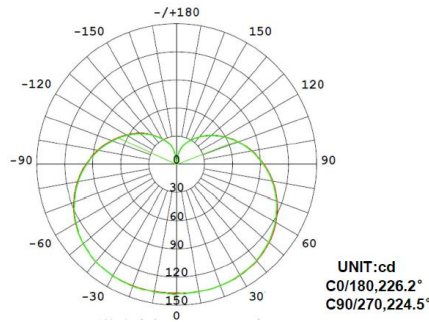

LED A19

820 Lumen 9.5 Watt 3000K A19 Omni LED

PRODUCT DESCRIPTION

9.5 watt A19 Omni-directional EarthBulb LED provides 820 lumens and replaces 60 watt incandescent directional bulbs for over 80% energy savings. 3000K color of light is standard. Great for use in table lamps, floor lamps, wall sconce, and task lighting applications. Multi-Chipset LED and an advanced cooling system provides for 15,000 hours of LED life. Medium screw base. Energy Star rated product. Suitable for outdoor use, damp location, when installed in fixtures and not directly exposed to weather. Energy Star rated to be used in enclosed fixtures.

PRODUCT FEATURES

- This A bulb is Energy Star rated and provides 820 lumens, capable of dimming to less than 8%
- Omni directional beam angle provides full radial illumination
- Chipset provides 3000K white light with a high color rendering rating of 82
- New heat sync system provides improved aesthetics and performance
- May be used in enclosed fixtures
- Suitable for damp locations

PRODUCT APPLICATIONS

LUMINOUS DISTRIBUTION INTENSITY DIAGRAM

AVERAGE BEAM ANGLE (50%): 225.3°

Note: IES files available upon request.

MODEL NUMBER: LA19930DEF

Order Code	Pack Size	Individual UPC	Inner Pack UPC	Qty	Master Park UPC	Qty
11050	1	840791110508	00840791110502	12	84079111050800	48
Dimensions (inches - Length x Width x Height)						
11050	1	2.44 x 2.44 x 4.72	10.47 x 7.91 x 5.39	12	21.73 x 16.61 x 6.73	48
Weight (lbs)						
11050	1	0.20	2.35	12	9.40	48

Electrical	
Watt	9.5
Power Factor	> 0.8
Voltage	120 volt
Frequency	60Hz
Base Type	E26 Medium
Operating Temperature Range	-4F to 104F
Light	
Initial Lumens	820
Lumens per Watt	86.3
Color Temperature	3000K
Color Rendering (CRI)	82
Agency Approvals	
UL	Yes
Energy Star	15,000 hours,
RoHS	Yes
FCC	Yes
Product Details	
Warranty	5 years 6 hr/day
Diameter	2.36"
Nominal Length	4.26"
Rated Life	15,000 hours