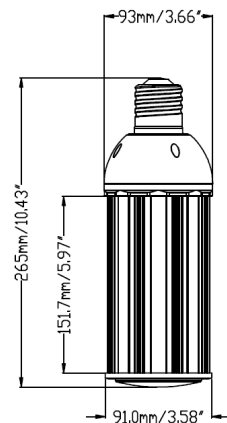

LED High Lumen

6480 Lumen High Lumen LED H.I.D Replacement 5000K E39 Base

PRODUCT DESCRIPTION

54 watt EarthTronics high lumen H.I.D replacement is available in 5000K with full omni-directional illumination. This 6480 LED equals up to 200 watt H.I.D. lamp replacement. This high lumen H.I.D replacement is ideal for retrofit opportunities in exterior wall packs, yard lights, post lights, parking lot shoe box fixtures and other site and security applications. Interior fixture opportunities include parking garage fixtures, high bay warehouse fixtures and several downlight applications. Simply remove the ballast from the circuit and wire direct 120-277VAC to the lamp socket.

DIMENSIONS:

- Diameter: 3.66 inches
- Nominal Length: 10.43 inches
- Product Weight: 2.14 lbs

MODEL NUMBER: HL5450EX9S

Order Code	Individual Box UPC	Master Park UPC	Qty
11023	840791110232	00840791110232	12
Dimensions (Inches)			
11023	4.97 x 4.97 x 11.66	16.15 x 11.03 x 24.41	12

Individual

Master Pack

Electrical

Watt	54
Power Factor	> 0.90
Voltage	120-277VAC volt systems
Base Type	E39
Operating Temperature Range	-22 to 140°F

Light

Initial Lumens	6480
Lumens per Watt	120
Color Temperature	5000K
Color Rendering (CRI)	82+
Beam Angle	300°

Agency Approvals

UL	Yes
DLC	Pending
RoHS	Yes
FCC	Yes

Product Details

Warranty	5 years
Diameter	3.66"
Nominal Length	10.43"
Rated Life	50,000 hours