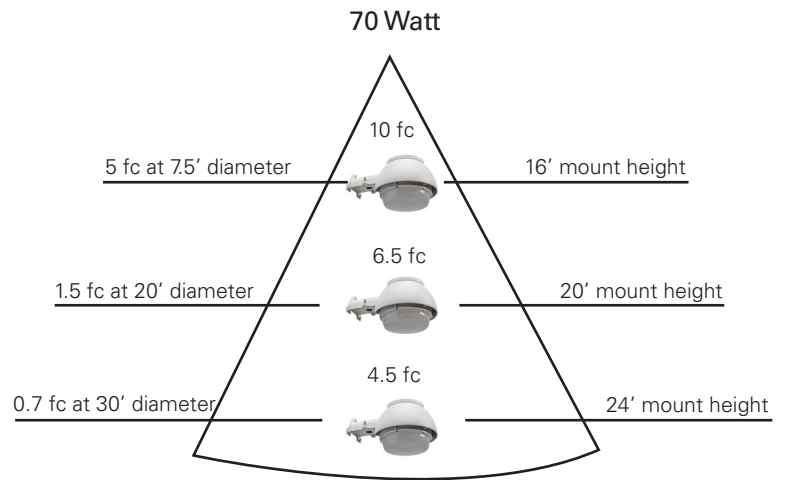

Master Carton Qty: 4

Dimensions:

19.49" Length x 12.6" Width x 13.19" Height

Weight: 22.99 LBS

UPC: 84079111188800

LIGHT DISTRIBUTION CURVE

CONE OF LIGHT

PRODUCT DIMENSIONS