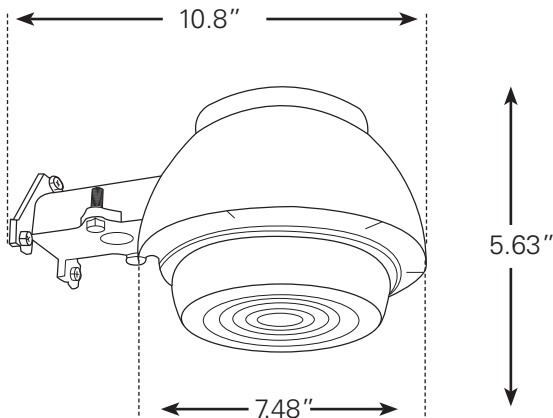

PACKAGE DETAILS

INDIVIDUAL PACKAGE

Individual Carton Qty: 1

Dimensions:

12" Length x 8.46" Width x 6.1" Depth

Weight: 4.6 LBS

UPC: 840791111888

MASTER CARTON

Master Carton Qty: 4

Dimensions:

19.49" Length x 12.6" Width x 13.19" Height

Weight: 22.99 LBS

UPC: 84079111188800

LIGHT DISTRIBUTION CURVE

CONE OF LIGHT

PRODUCT DIMENSIONS