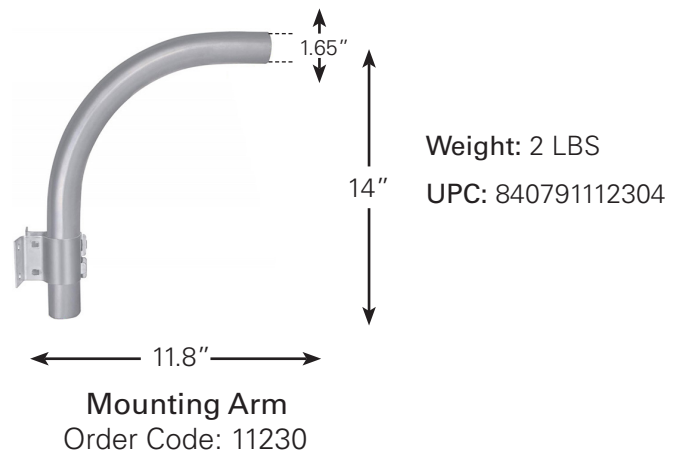

OPTIONAL ACCESSORIES

Easily access our DLC qualified products with rebates in your area.

ACCESS IT HERE: [Rebate Finder - LEDYard Light](#)

www.earthtronics.com/rebate-finder/catalog/