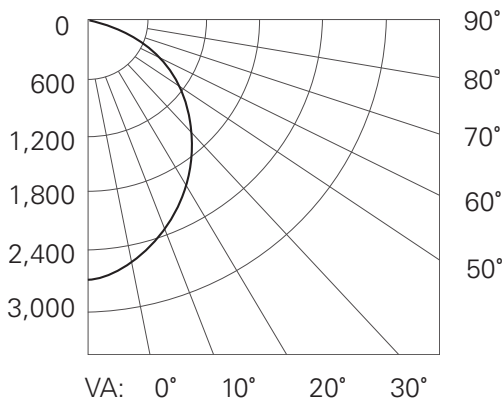

Master Carton Qty: 4

Dimensions:

19.49" Length x 12.6" Width x 13.19" Height

Weight: 22.99 LBS

UPC: 84079111188800

LIGHT DISTRIBUTION CURVE

CONE OF LIGHT

PRODUCT DIMENSIONS