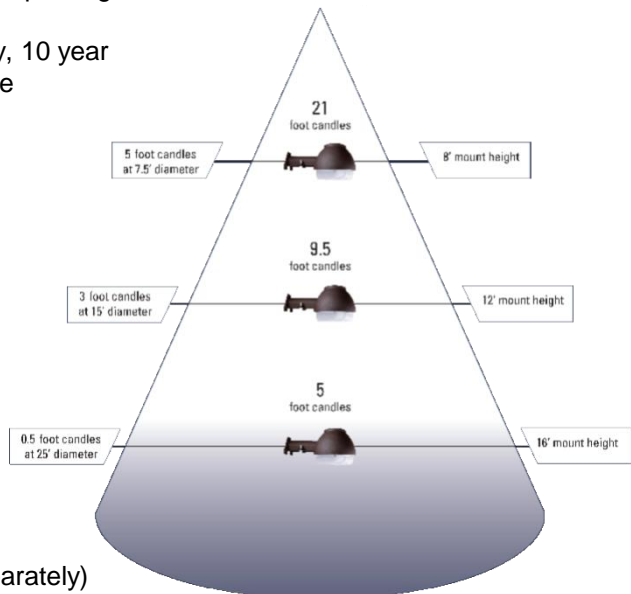

LED Yard Light

LED Yard Light 40 Watt 4000 Lumens 4000K 120-277V

PRODUCT DESCRIPTION

EarthTronics 40 watt LED Yard Light provides 4000 lumens, operating efficiently at 100 lumens per watt. The 4000K LEDs provide a white, natural light with a high 70+CRI for improved visual acuity. Energy savings of 80% or greater and a long product life provide an excellent return on investment and years of reliable security lighting. Built with an integrated photocell sensor feature that provides dusk to dawn operation. This efficiency makes this Yard Light the ideal replacement for 100 to 150-watt H.I.D. dusk to dawn outdoor lights. Can be wall or post mounted and is compatible with mounting arms. IP65 rated for outdoor use and a durable bronze powder coat finish provide for years of trouble free use. The wide light beam angle provides illumination that reaches over 10,000 sq. ft., providing an added level of security around buildings, walkways and parking lots. Each fixture accepts 100 – 277-volt AC power supply.

PRODUCT FEATURES

- Wet location rated IP65
- Can be wall or post mounted, also compatible with mounting arms (sold separately)
- 4000K 70+CRI is standard
- Photocell provides dusk to dawn operation
- Durable cast housing is powder coated for corrosion protection
- Ideal for yards, walkways, parking area and home security
- 5 year standard warranty, 10 year project warranty available

40 Watt

ORDER CODE: 11186

MODEL #: LB404340BZ2

UPC: 840791111864

Accessories (Ordered Separately)

- Mounting Arm

Caution: For supply conductors use wire rated at least 70° C. Consult a qualified electrician to ensure adequate supply wire rating.