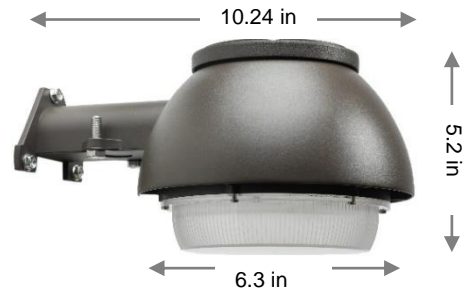

LED Yard Light

LED Yard Light 40 Watt 4000 Lumens 4000K 120-277V

PRODUCT DESCRIPTION

EarthTronics 40 watt LED Yard Light provides 4000 lumens, operating efficiently at 100 lumens per watt. The 4000K LEDs provide a white, natural light with a high 70+CRI for improved visual acuity. Energy savings of 80% or greater and a long product life provide an excellent return on investment and years of reliable security lighting. Built with an integrated photocell sensor feature that provides dusk to dawn operation. This efficiency makes this Yard Light the ideal replacement for 100 to 150-watt H.I.D. dusk to dawn outdoor lights. Can be wall or post mounted and is compatible with mounting arms. IP65 rated for outdoor use and a durable bronze powder coat finish provide for years of trouble free use. The wide light beam angle provides illumination that reaches over 10,000 sq. ft., providing an added level of security around buildings, walkways and parking lots. Each fixture accepts 100 – 277-volt AC power supply.

PRODUCT FEATURES

- Wet location rated IP65
- Can be wall or post mounted, also compatible with mounting arms (sold separately)
- 4000K 70+CRI is standard
- Photocell provides dusk to dawn operation
- Durable cast housing is powder coated for corrosion protection
- Ideal for yards, walkways, parking area and home security
- 5 year standard warranty, 10 year project warranty available