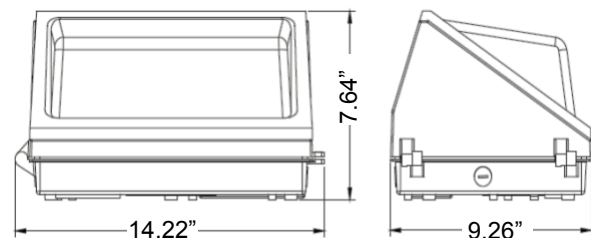

LED Wall Pack

LED Traditional Wall Pack 9000 Lumens 75 Watt 5000K

PRODUCT DESCRIPTION

EarthTronics Traditional LED Wall Packs provide exterior, wide-flood area illumination for commercial, industrial and municipal facilities. Available in 75 watt with 5000K color of light, these fixtures provide 9000 lumens. The 75 watt models are built in a standard size 14.6"x7.9"x9.5" aluminum alloy housing with a standard bolt pattern. The WP5-Series LED Traditional Style Wall Pack uses industry-leading LED chips and drivers to deliver a quality, energy saving lighting solution. The 5000K color temperature offers building managers the opportunity match existing HID lamps and to reduce the blue light spectrum often associated with higher color temperatures. Each of the EarthTronics Wall Packs accepts 100 – 277-volt AC power supply. The wall packs provide more than 100 lumens per watt and a high 80+ CRI for improved visual acuity and efficient performance. A dusk to dawn sensor is available and is easily added at the time of installation. The design is built to withstand all climates and allows for an extreme temperature range, even operating down to -40 degrees C°, and is IP65 approved for outdoor wet applications. With rated life of 50,000 hours, the WP5 wall pack series is designed for easy installation, directly fitting onto existing electrical boxes, making it the contractor's choice when replacing older high-pressure sodium and metal halide wall packs. DLC listed.

Order Code: 11041

Model #: WPT900050BK1

UPC: 84079110110416

DLC Product ID: PL71SV3DIXYN

Dimensions:

- 14.22 inches x 7.64 inches x 9.26 inches

CAUTION : If the fixture is to be removed or replaced, please ensure that they electricity is switched off and that the fitting is cool before touching it