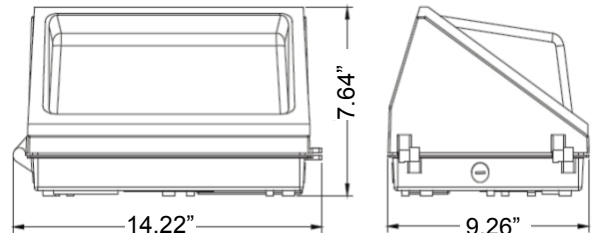

### Dimensions:

- 14.22 inches x 7.64 inches x 9.26 inches

**CAUTION :** If the fixture is to be removed or replaced, please ensure that they electricity is switched off and that the fitting is cool before touching it