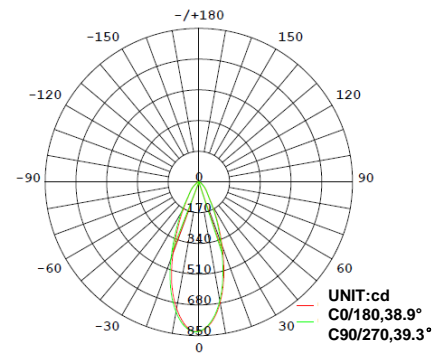

LED PAR20

7 Watt 5000K 520 Lumens PAR20 LED

Electrical	
Watt	7
Input Current	85 (mA)
Power Factor	.8
Voltage	120 volt
Frequency	60hz
Min. Start Temp	-4F
Max. Operating Temp	104F
Base Type	E26 Medium
Light	
Initial Lumens	520
Lumens per Watt	74
Color Temperature	3000K
Color Rendering (CRI)	85
Beam Angle	40°
Agency Approvals	
Energy Star	15,000 hr rated
UL	Yes
RoHS	Yes
FCC	Yes
Product Details	
Warranty	10 years, 6 hrs/day
Mercury Content	0
Diameter	2.5"
Overall Length	3.35"

CONE OF LIGHT

Lumens: 520

Distance ft	Foot Candles fc	Diameter ft
2	245.1	1.09
4	61.26	2.18
6	27.23	3.28
8	15.32	4.37
10	9.80	5.47

PRODUCT APPLICATIONS

LUMINOUS DISTRIBUTION INTENSITY DIAGRAM

AVERAGE BEAM ANGLE (50%): 39.1°

Note: IES files available upon request.

LUMINOUS DISTRIBUTION INTENSITY DATA

Y(deg)	C(deg)				
	0	23	45	68	90
0	826	827	827	827	827
5	802	810	814	814	809
10	711	726	737	738	729
15	581	604	616	614	607
20	421	448	463	463	453
25	273	295	311	315	305
30	173	189	199	201	193
35	111	116	119	119	116
40	79.8	82.7	83.1	82	80.6
45	60.2	62.3	63.1	62.6	60.7
50	43	44.4	45.1	45.5	43.3
55	28.5	29.6	29.8	30.8	29.3
60	20.1	20.3	20.2	20.4	19.7
65	14.9	15.1	14.9	14.9	14.3
70	10.9	11.1	10.9	10.8	10.4
75	7.87	7.98	7.87	7.77	7.47
80	5.11	5.28	5.24	5.19	4.91
85	2.52	2.74	2.76	2.72	2.48
90	0.51	0.69	0.74	0.7	0.54

MODEL NUMBER: LP2850D7

Order Code	Pack Size	Individual UPC	Inner Pack UPC	Qty	Master Park UPC	Qty
10819	1	840791108192	00840791108192	12	840791108192000	24
Dimensions (inches - Length x Width x Height)						
10819	1	2.50 x 2.50 x 3.42	10.55 x 7.96 x 3.93	12	10.9 x 8.30 x 8.50	24
Weight (lbs)						
10819	1	0.462	1.83	12	7.78	24