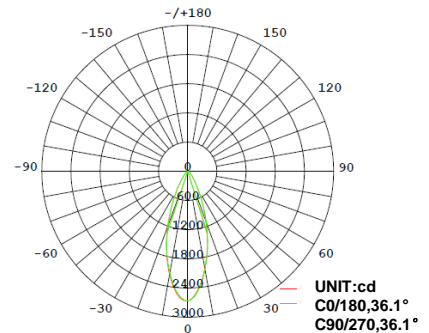

LED PAR38

15 Watt 5000K PAR38 LED

Electrical	
Watt	15
Input Current	178 (mA)
Power Factor	0.8
Voltage	120 volt
Frequency	60hz
Min. Start Temp	-4F
Max. Operating Temp	104F
Base Type	E26 Medium
Light	
Initial Lumens	1200
Lumens per Watt	80
Color Temperature	5000K
Color Rendering (CRI)	86
Beam Angle	40°
Agency Approvals	
UL	Yes
Energy Star	15,000 hr rated
RoHS	Yes
FCC	Yes
Product Details	
Warranty	10 years, 6 hrs/day
Mercury Content	0
Diameter	4.72"
Overall Length	5.12"

CONE OF LIGHT

Lumens: 1200

Distance ft	Foot Candles fc	Diameter ft
2	427.6	1.39
4	106.9	2.79
6	47.51	4.19
8	26.72	5.58
10	17.10	6.98

PRODUCT APPLICATIONS

LUMINOUS DISTRIBUTION INTENSITY DATA

Y(deg)	C(deg)				
	0	23	45	68	90
0	2663	2664	2663	2665	2663
5	2529	2531	2527	2517	2499
10	2154	2165	2162	2147	2121
15	1690	1704	1704	1690	1664
20	1199	1212	1216	1202	1178
25	772	781	787	778	763
30	445	451	453	451	440
35	246	246	246	249	247
40	144	142	143	146	148
45	89.8	88.8	89.5	91.9	93.3
50	60.7	60.5	62.2	62.5	63.2
55	43	43.1	43.5	44.1	44.6
60	32.6	32.4	32.7	33.1	33.3
65	24.9	24.9	25	25	25.1
70	19.3	19.3	19.3	19.3	19.2
75	14.4	14.4	14.4	14.4	14.3
80	8.86	8.89	8.82	8.77	8.64
85	3.75	3.79	3.74	3.69	3.59
90	0.03	0.07	0.08	0.07	0.05

LUMINOUS DISTRIBUTION INTENSITY DIAGRAM

AVERAGE BEAM ANGLE (50%): 36.1°

Note: IES files available upon request.

MODEL NUMBER: LP381650D7

Order Code	Individual UPC	Master Park UPC	Qty
10828	840791108284	00840791108284	12
Dimensions (inches)			
10828	5.10 x 5.10 x 5.88	21.58 x 16.34 x 7.40	12
Weight (lbs)			
10828	1.034	14.60	12