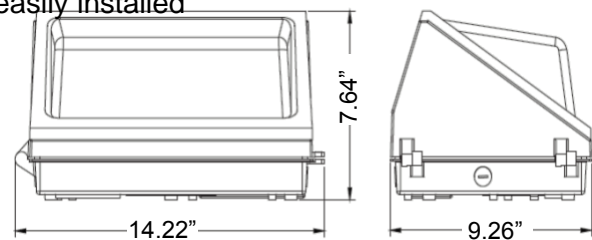

LED Wall Pack

LED Traditional Wall Pack 347V 9000 Lumens 75 Watt 4000K

PRODUCT DESCRIPTION

EarthTronics Traditional LED Wall Packs provide exterior, wide-flood area illumination for commercial, industrial and municipal facilities. Available in 75 watt with 4000K color of light, these fixtures provide 9000 lumens. The 75 watt models are built in a standard size 14.6"x7.9"x9.5" aluminum alloy housing with a standard bolt pattern. The WP5-Series LED Traditional Style Wall Pack uses industry-leading LED chips and drivers to deliver a quality, energy saving lighting solution. The 4000K color temperature offers building managers the opportunity match existing HID lamps and to reduce the blue light spectrum often associated with higher color temperatures. Each of the EarthTronics Wall Packs accepts 347 volt AC power supply. The wall packs provide more than 100 lumens per watt and a high 80+ CRI for improved visual acuity and efficient performance. A dusk to dawn sensor is available and is easily added at the time of installation. The design is built to withstand all climates and allows for an extreme temperature range, even operating down to -40 degrees C°, and is IP65 approved for outdoor wet applications. With rated life of 50,000 hours, the WP5 wall pack series is designed for easy installation, directly fitting onto existing electrical boxes, making it the contractor's choice when replacing older high-pressure sodium and metal halide wall packs.

Order Code: 11219

Model #: WPT900040BK3

UPC: 840791112199

Dimensions:

- 14.22 inches x 7.64 inches x 9.26 inches

CAUTION : If the fixture is to be removed or replaced, please ensure that they electricity is switched off and that the fitting is cool before touching it