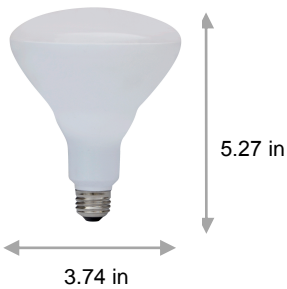

## 9 Watt 2700K BR30 LED

### PRODUCT DESCRIPTION

9 watt BR30 EarthBulb LED floodlight replaces 65 watt incandescent floodlights for over 80% energy savings. Great for use in dimming recessed lighting, track lighting and display lighting applications. Multi-Chipset high power LED and an advanced cooling system provides for 15,000 hours of LED life. Medium screw base. Energy Star rated product.