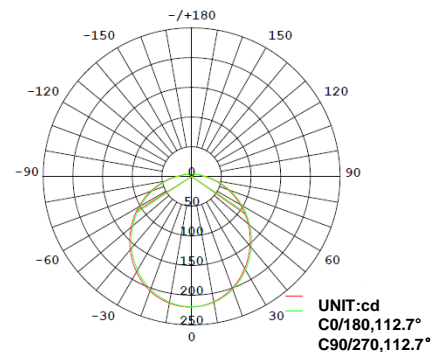

### CONE OF LIGHT

Lumens: 650

Distance ft	Foot Candles fc	Diameter ft
2	57.07	6.45
4	14.27	12.91
6	6.34	19.36
8	3.56	25.82
10	2.28	32.27

### PRODUCT APPLICATIONS

Electrical	
Watt	9
Input Current	143 (mA)
Power Factor	> 0.70
Voltage	120 volt
Frequency	60hz
Min. Start Temp	-4F
Max. Operating Temp	104F
Base Type	E26 Medium
Light	
Initial Lumens	650
Lumens per Watt	72.2
Color Temperature	2700K
Color Rendering (CRI)	83
Beam Angle	110°
Agency Approvals	
UL	Yes
Energy Star	15,000 hr rated
RoHS	Yes
FCC	Yes
Product Details	
Warranty	5 years
Mercury Content	0
Diameter	3.74"
Overall Length	5.27"

### LUMINOUS DISTRIBUTION INTENSITY DATA

Y(deg)	C(deg)				
	0	23	45	68	90
0	220	220	220	220	219
5	219	219	219	219	218
10	217	216	216	216	215
15	212	212	211	210	210
20	205	205	204	203	202
25	196	196	195	194	193
30	186	186	185	184	182
35	174	174	173	172	170
40	161	161	160	159	157
45	147	147	147	145	144
50	133	133	132	131	129
55	118	118	118	116	114
60	103	103	103	101	99.4
65	88.3	88.4	87.7	86.4	84.6
70	73.5	73.7	73	71.7	70
75	59.4	59.8	58.9	57.7	56.1
80	46.1	46.2	45.7	44.6	43.2
85	34.6	34.6	34.2	33.3	32.2
90	25.6	25.6	25.3	24.7	23.9

### LUMINOUS DISTRIBUTION INTENSITY DIAGRAM

**AVERAGE BEAM ANGLE (50%):112.7°**

Note: IES files available upon request.