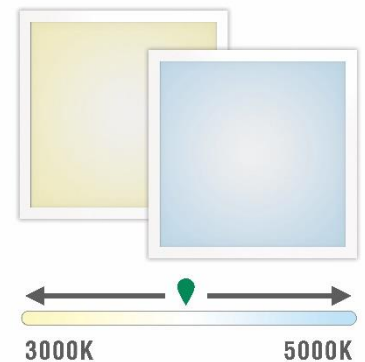

Accessories (Ordered Separately)

- Surface Mount Kits 2x2 – Order Code: 10458
- Wire Hanger Kit 2x2 - Order Code: 10465

Electrical

Watt	40
Voltage	120-277V
Min. Start Temperature	-40°C
Max. Operating Temperature	40°C
Driver Type	Class2
Driver Output	27-42V Direct Current
Dimming	By control

Light

Initial Lumens	4100
Lumens per Watt	102
Color Temperature	Variable, 3000K to 5000K
Color Rendering (CRI)	82
Beam Angle	110°

Agency Approvals

DLC	Yes
FCC / ETL	Yes
IC Rated	Yes

Product Details

Housing Material	Extruded Aluminum
Lens Material	Acrylic
Warranty	5 years, 10 year limited
Rated Life	50,000 hours