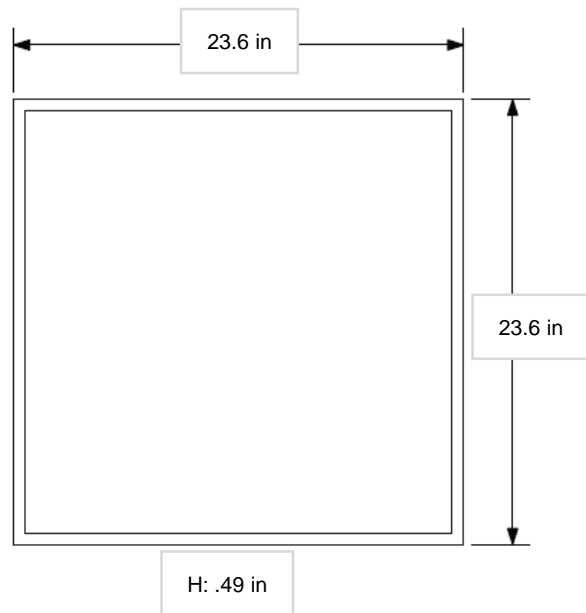

LED 2x2 Panel

LED Panel 2x2 Color Tuning 40 Watt 4100 Lumens

Product Description

EarthTronics LED Color Changing Panels can be fine-tuned from a warm 3000K color experience to a cool, natural 5000K color. The panels can be easily addressed and linked together in several configurations with one control capable of operating up to 250 fixtures. Light level and light color adjust from a smart phone or optional handheld control. No need to run extra wiring for hardwired dimmer controls. For use in education, office, hospitality and anywhere control of light color might be important. 40 watt 4100 lumen operates on 120/277volt. Constructed using an extruded aluminum frame with a high quality PMMA light distribution panel combined with an attractive acrylic lens that achieves a wide light distribution pattern. The use of PMMA assures that the LED light panel will not yellow over time. EarthTronics guarantees the lens against yellowing for the life of product.

LED Panels feature

- Solid construction frame is suitable for pendant mounting.
- Earthquake clips are standard on each panel light.
- 120-277VAC operation with 0-10V dimming is standard.
- PMMA light distribution panel evenly distributes the light across the face of the panel and does not yellow over time.
- Acrylic lens provides an attractive appearance and wide light distribution.

Order Code: 10900

DLC Product ID: PL801FVPKMRC

Model: LFP2X2CCT

Accessories (Ordered Separately)

- Surface Mount Kits 2x2 – Order Code: 10458
- Wire Hanger Kit 2x2 - Order Code: 10465

Electrical

Watt	40
Voltage	120-277V
Min. Start Temperature	-40°C
Max. Operating Temperature	40°C
Driver Type	Class2
Driver Output	27-42V Direct Current
Dimming	By control