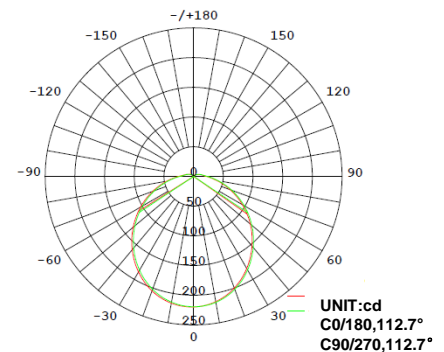

CONE OF LIGHT

Lumens: 650

PRODUCT APPLICATIONS

Electrical	
Watt	9
Input Current	143 (mA)
Power Factor	> 0.90
Voltage	120 volt
Frequency	60hz
Min. Start Temp	-4F
Max. Operating Temp	104F
Base Type	E26 Medium
Light	
Initial Lumens	650
Lumens per Watt	72
Color Temperature	2700K
Color Rendering (CRI)	82
Beam Angle	110°
Agency Approvals	
UL	Yes
Energy Star	25,000 hr rated
RoHS	Yes
FCC	Yes
Product Details	
Warranty	10 years, 6 hrs/day
Mercury Content	0
Diameter	3.73"
Overall Length	4.95"

LUMINOUS DISTRIBUTION INTENSITY DATA

Y(deg)	C(deg)				
	0	23	45	68	90
0	220	220	220	220	219
5	219	219	219	219	218
10	217	216	216	216	215
15	212	212	211	210	210
20	205	205	204	203	202
25	196	196	195	194	193
30	186	186	185	184	182
35	174	174	173	172	170
40	161	161	160	159	157
45	147	147	147	145	144
50	133	133	132	131	129
55	118	118	118	116	114
60	103	103	103	101	99.4
65	88.3	88.4	87.7	86.4	84.6
70	73.5	73.7	73	71.7	70
75	59.4	59.8	58.9	57.7	56.1
80	46.1	46.2	45.7	44.6	43.2
85	34.6	34.6	34.2	33.3	32.2
90	25.6	25.6	25.3	24.7	23.9

LUMINOUS DISTRIBUTION INTENSITY DIAGRAM

AVERAGE BEAM ANGLE (50%):112.7°

Note: IES files available upon request.

MODEL NUMBER: LBR3927D7

Order Code	Individual UPC	Master Park UPC	Qty
10614	840791106143	84079110614300	12
Dimensions (inches)			
10614	3.94 x 3.94 x 5.58	16.61 x 12.56 x 6.61	12
Weight (lbs)			
10614	0.682	7.40	12