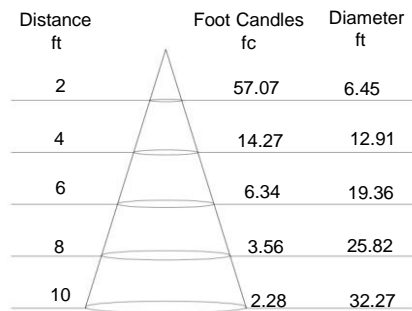

LED BR30

9 Watt 2700K BR30 LED

PRODUCT DESCRIPTION

9 watt BR30 EarthBulb LED floodlight replaces 65 watt incandescent floodlights for over 80% energy savings. Great for use in dimming recessed lighting, track lighting and display lighting applications. Multi-Chipset high power LED and an advanced cooling system provides for 25,000 hours of LED life. Medium screw base. Energy Star rated product.

CONE OF LIGHT

Lumens: 650

PRODUCT APPLICATIONS

Electrical	
Watt	9
Input Current	143 (mA)
Power Factor	> 0.90
Voltage	120 volt
Frequency	60hz
Min. Start Temp	-4F
Max. Operating Temp	104F
Base Type	E26 Medium
Light	
Initial Lumens	650
Lumens per Watt	72
Color Temperature	2700K
Color Rendering (CRI)	82
Beam Angle	110°
Agency Approvals	
UL	Yes
Energy Star	25,000 hr rated
RoHS	Yes
FCC	Yes
Product Details	
Warranty	10 years, 6 hrs/day
Mercury Content	0
Diameter	3.73"
Overall Length	4.95"

LUMINOUS DISTRIBUTION INTENSITY DIAGRAM

AVERAGE BEAM ANGLE (50%):112.7°

Note: IES files available upon request.

MODEL NUMBER: LBR3927D7

Order Code	Individual UPC	Master Park UPC	Qty
10614	840791106143	84079110614300	12
Dimensions (inches)			
10614	3.94 x 3.94 x 5.58	16.61 x 12.56 x 6.61	12
Weight (lbs)			
10614	0.682	7.40	12