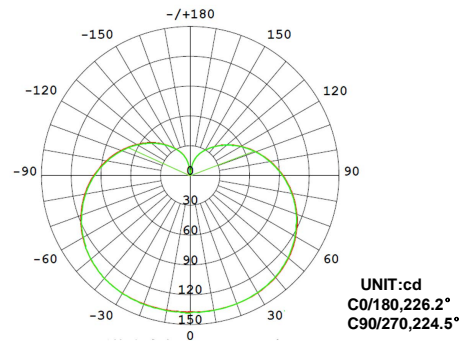

### PRODUCT DESCRIPTION

11 watt A19 Omni-directional EarthBulb LED provides 1100 lumens and replaces 75 watt incandescent directional bulbs for over 80% energy savings. 2700K color of light is standard. Great for use in table lamps, floor lamps, wall sconce, and task lighting applications. Multi-Chipset LED and an advanced cooling system provides for 15,000 hours of LED life. Medium screw base. Energy Star rated product. Suitable for outdoor use, damp location, when installed in fixtures and not directly exposed to weather. Energy Star enclosed fixture rated.

### LUMINOUS DISTRIBUTION INTENSITY DIAGRAM

**AVERAGE BEAM ANGLE (50%): 225.3°**

Note: IES files available upon request.

Electrical	
Watt	11
Input Current	94 (mA)
Power Factor	> 0.90
Voltage	120 volt
Frequency	60hz
Min. Start Temp	-4F
Max. Operating Temp	104F
Base Type	E26 Medium
Light	
Initial Lumens	1100
Lumens per Watt	100
Color Temperature	2700K
Color Rendering (CRI)	81
Beam Angle	Omni Directional
Agency Approvals	
UL	Yes, UL1993 Enclosed Fixture
Energy Star V2.1	15,000 rated hours Enclosed Fixture
RoHS	Yes
FCC	Yes
Product Details	
Warranty	5 years, 6 hrs/day
Mercury Content	0
Diameter	2.3622"
Overall Length	4.6457"

### MODEL NUMBER: LA191127DEFV2

Order Code	Pack Size	Individual UPC	Inner Pack UPC	Qty	Master Park UPC	Qty
10765	1	8407911076352	00840791107652	12	84079110765200	48
Dimensions (inches - Length x Width x Height)						
10765	1	2.48 x 2.48 x 4.72	10.47 x 7.91 x 5.39	12	21.73 x 16.61 x 6.73	48
Weight (lbs)						
10765	1	0.39	3.02	12	12.89	48