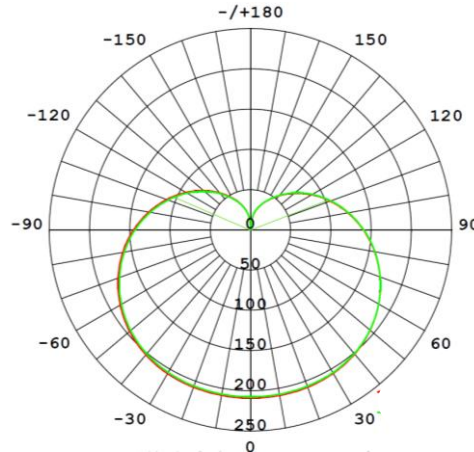

LED A21

1600 Lumen 16 Watt 3000K A21 Omni LED – Commercial Pack

PRODUCT DESCRIPTION

16 watt A21 Omni-directional EarthBulb LED provides 1600 lumens and replaces 100 watt incandescent directional bulbs for over 80% energy savings. 3000K white light color of light. Great for use in table lamps, floor lamps, wall sconce, and task lighting applications. Multi-Chipset LED and an advanced cooling system provides for 15,000 hours of LED life. Medium screw base. Energy Star rated product (ES V2.0). Suitable for outdoor use, damp location, when installed in fixtures and not directly exposed to weather.

PRODUCT APPLICATIONS

LUMINOUS DISTRIBUTION INTENSITY DIAGRAM

UNIT:cd
C0/180,224.0°
C90/270,224.5°

AVERAGE BEAM ANGLE (50%): 224.2°

Note: IES files available upon request.

Individual

Inner Pack

Master Pack

MODEL NUMBER: LA211630V2

Order Code	Pack Size	Individual UPC	Inner Pack UPC	Qty	Master Park UPC	Qty
10342	1	840791103425	00840791103425	12	84079110342500	48
Dimensions (inches - Length x Width x Height)						
10342	1	2.93 x 2.93 x 6.55	9.33 x 10.78 x 7.16	12	19.44 x 22.36 x 8.51	48
Weight (lbs)						
10342	1	0.50	5.31	12	22.36	48

Electrical	
Watt	16
Power Factor	> 0.9
Voltage	120 volt
Frequency	60Hz
Base Type	E26 Medium
Operating Temperature Range	-4F to 104F
Light	
Initial Lumens	1600
Lumens per Watt	100
Color Temperature	3000K
Color Rendering (CRI)	83
Agency Approvals	
UL	Yes
Energy Star V2.0	15,000 hours
RoHS	Yes
FCC	Yes
Product Details	
Warranty	5 years 6 hr/day
Diameter	2.93"
Nominal Length	6.55"
Rated Life	15,000 hours