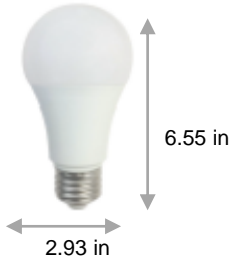

LED A21

1600 Lumen 16 Watt 3000K A21 Omni LED – Commercial Pack

PRODUCT DESCRIPTION

16 watt A21 Omni-directional EarthBulb LED provides 1600 lumens and replaces 100 watt incandescent directional bulbs for over 80% energy savings. 3000K white light color of light. Great for use in table lamps, floor lamps, wall sconce, and task lighting applications. Multi-Chipset LED and an advanced cooling system provides for 15,000 hours of LED life. Medium screw base. Energy Star rated product (ES V2.0). Suitable for outdoor use, damp location, when installed in fixtures and not directly exposed to weather.

PRODUCT FEATURES

- This A bulb is Energy Star and provides 1600 lumens, capable of dimming to less than 5%
- Beam angle provides full radial illumination
- Chipset provides 3000K white light with a high color rendering rating of over 81

MODEL NUMBER: LA211630V2

Order Code	Pack Size	Individual UPC	Inner Pack UPC	Qty	Master Park UPC	Qty
10342	1	840791103425	00840791103425	12	84079110342500	48
Dimensions (inches - Length x Width x Height)						
10342	1	2.93 x 2.93 x 6.55	9.33 x 10.78 x 7.16	12	19.44 x 22.36 x 8.51	48
Weight (lbs)						
10342	1	0.50	5.31	12	22.36	48