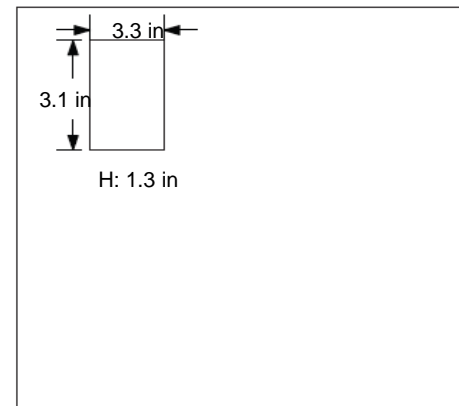

LED 2x2 Panel

LED Flat Panel 2x2 40 Watt 4000 Lumens 5000K

Product Description

The 2x2 LED Panel light is constructed using an extruded aluminum frame with a high quality PMMA light distribution panel combined with an attractive acrylic lens that achieves a wide light distribution pattern. The use of PMMA assures that the LED light panel will not yellow over time. EarthTronics guarantees the lens against yellowing for the life of product.

These Panel lights are ideal for use in offices, schools, healthcare, and many other commercial applications. IC Rated.

LED Panels feature

- Solid construction frame is suitable for pendant mounting.
- Earthquake clips are standard on each panel light.
- 120-277VAC operation with 0-10V dimming is standard.
- PMMA light distribution panel evenly distributes the light across the face of the panel and does not yellow over time.
- Acrylic lens provides an attractive appearance and wide light distribution.
- Emergency back-up driver system is available, contact EarthTronics for details.