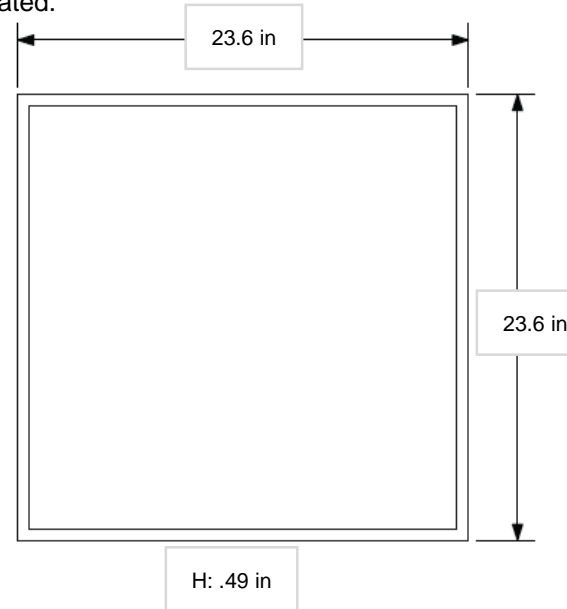

LED 2x2 Panel

LED Flat Panel 2x2 40 Watt 4000 Lumens 5000K

Product Description

The 2x2 LED Panel light is constructed using an extruded aluminum frame with a high quality PMMA light distribution panel combined with an attractive acrylic lens that achieves a wide light distribution pattern. The use of PMMA assures that the LED light panel will not yellow over time. EarthTronics guarantees the lens against yellowing for the life of product.

These Panel lights are ideal for use in offices, schools, healthcare, and many other commercial applications. IC Rated.

LED Panels feature

- Solid construction frame is suitable for pendant mounting.
- Earthquake clips are standard on each panel light.
- 120-277VAC operation with 0-10V dimming is standard.
- PMMA light distribution panel evenly distributes the light across the face of the panel and does not yellow over time.
- Acrylic lens provides an attractive appearance and wide light distribution.
- Emergency back-up driver system is available, contact EarthTronics for details.