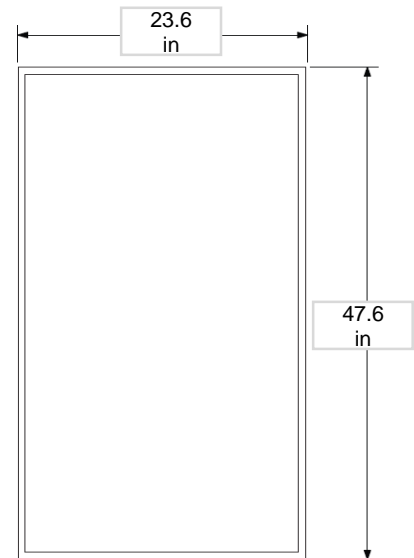

Order Code: 10586 – 2pk
10584 – 1pk

- **Important ordering note:** Please order in 2-packs. Only order single packs when an odd number of Panel Lights is required on a job site.

DLC Product ID: PDJYS95B

Model: L3FP2X45035D

Accessories (Ordered Separately)

- Surface Mount Kits 2x4 – Order Code: 10460
- Wire Hanger Kit 2x4 - Order Code: 10466

Electrical	
Watt	50
Voltage	120-277V
Min. Start Temperature	-40°C
Max. Operating Temperature	40°C
Driver Type	Class2
Driver Output	27-42V Direct Current
Dimming	0 – 10 Volt
Light	
Initial Lumens	5000
Lumens per Watt	100
Color Temperature	3500K
Color Rendering (CRI)	80
Beam Angle	150°
Agency Approvals	
DLC	Yes
FCC / ETL	Yes
IC Rated	Yes
Product Details	
Housing Material	Extruded Aluminum
Lens Material	Acrylic
Warranty	5 years
Rated Life	50,000 hours