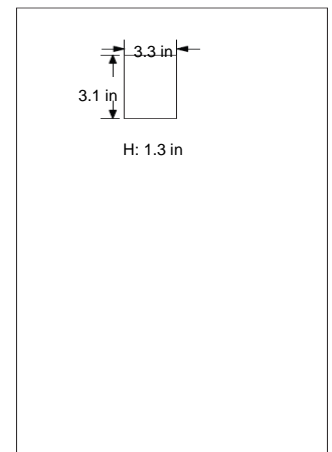

Order Code: 10586 – 2pk
10584 – 1pk

- **Important ordering note:** Please order in 2-packs. Only order single packs when an odd number of Panel Lights is required on a job site.

DLC Product ID: PDJYS95B

Model: L3FP2X45035D

Accessories (Ordered Separately)

- Surface Mount Kits 2x4 – Order Code: 10460
- Wire Hanger Kit 2x4 - Order Code: 10466

Electrical	
Watt	50
Voltage	120-277V
Min. Start Temperature	-40°C
Max. Operating Temperature	40°C
Driver Type	Class2
Driver Output	27-42V Direct Current
Dimming	0 – 10 Volt
Light	
Initial Lumens	5000
Lumens per Watt	100
Color Temperature	3500K
Color Rendering (CRI)	80
Beam Angle	150°
Agency Approvals	
DLC	Yes
FCC / ETL	Yes
IC Rated	Yes
Product Details	
Housing Material	Extruded Aluminum
Lens Material	Acrylic
Warranty	5 years
Rated Life	50,000 hours