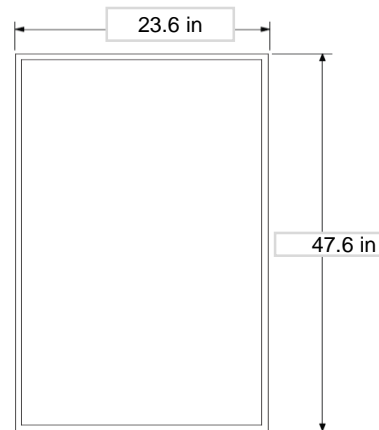

LED 2x4 Panel

LED Flat Panel 2x4 50 Watt 5000 Lumens 4000K

Product Description

The 2x4 LED Panel light is constructed using an extruded aluminum frame with a high quality PMMA light distribution panel combined with an attractive acrylic lens that achieves a wide light distribution pattern. The use of PMMA assures that the LED light panel will not yellow over time. EarthTronics guarantees the lens against yellowing for the life of product.

This 2x4 panel features 120/277V dual voltage operation and is equipped standard with a 0 - 10 Volt continuous dimming driver that works with any standard 0 - 10 Volt control/dimmer. The 4000K light and high 82+CRI provides a natural white light solution.

These Panel lights are ideal for use in offices, schools, healthcare, and many other commercial applications. IC rated.

LED Panels feature

- Solid construction frame is suitable for pendant mounting.
- Earthquake clips are standard on each panel light.
- 120-277VAC operation with 0-10V dimming is standard.
- PMMA light distribution panel evenly distributes the light across the face of the panel and does not yellow over time.
- Acrylic lens provides an attractive appearance and wide light distribution.
- Emergency back-up driver system is available, contact EarthTronics for details.