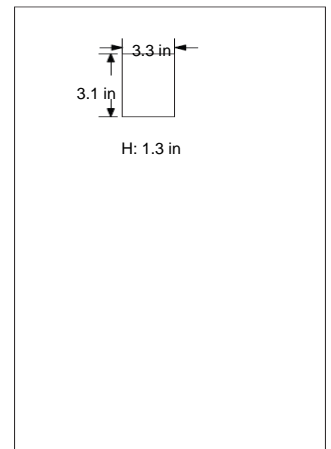

LED Panels feature

- Solid construction frame is suitable for pendant mounting.
- Earthquake clips are standard on each panel light.
- 120-277VAC operation with 0-10V dimming is standard.
- PMMA light distribution panel evenly distributes the light across the face of the panel and does not yellow over time.
- Acrylic lens provides an attractive appearance and wide light distribution.
- Emergency back-up driver system is available, contact EarthTronics for details.