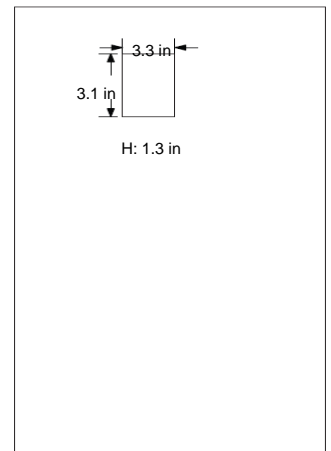

LED Panels feature

- Solid construction frame is suitable for pendant mounting.
- Earthquake clips are standard on each panel light.
- 120-277VAC operation with 0-10V dimming is standard.
- PMMA light distribution panel evenly distributes the light across the face of the panel and does not yellow over time.
- Acrylic lens provides an attractive appearance and wide light distribution.
- Emergency back-up driver system is available, contact EarthTronics for details.