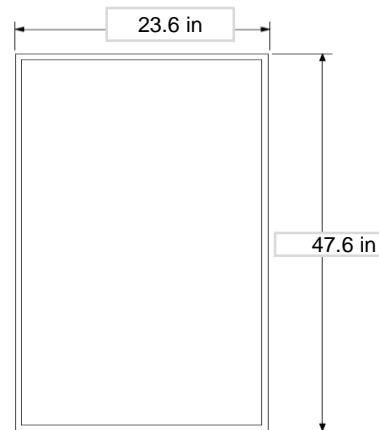

LED Panels feature

- Solid construction frame is suitable for pendant mounting.
- Earthquake clips are standard on each panel light.
- 120-277VAC operation with 0-10V dimming is standard.
- PMMA light distribution panel evenly distributes the light across the face of the panel and does not yellow over time.
- Acrylic lens provides an attractive appearance and wide light distribution.
- Emergency back-up driver system is available, contact EarthTronics for details.