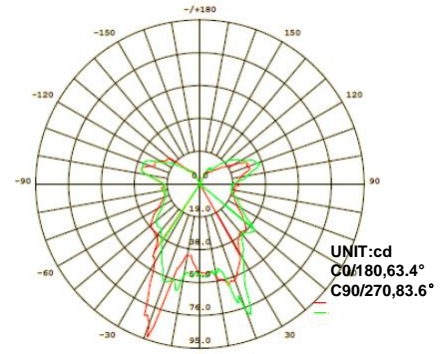

LED B11

4.7 Watt 2700K - E26 Base B11 LED - Clear Finish

Electrical	
Watt	4.7
Input Current	60 (mA)
Power Factor	> 0.90
Voltage	120 volt
Frequency	60hz
Min. Start Temp	-4F
Max. Operating Temp	104F
Base Type	E26 Medium
Light	
Initial Lumens	315
Lumens per Watt	67
Color Temperature	2700K
Color Rendering (CRI)	82
Beam Angle	250°
Agency Approvals	
UL	Yes
Energy Star	25,000 hr rated
RoHS	Yes
FCC	Yes
Product Details	
Warranty	10 years, 6 hrs/day
Mercury Content	0
Diameter	1.378"
Overall Length	4.06"

PRODUCT FEATURES

- Candle bulb dimmable is planned for Energy Star and provides 315 lumens, capable of dimming to less than 5%
- $\geq 250^\circ$ beam angle provides full radial illumination
- Licensed single chip design sparkles like incandescent
- Chipset provides 3000K white light with a high color rendering rating over 80

PRODUCT APPLICATIONS

LUMINOUS DISTRIBUTION INTENSITY DATA

Y(deg)	C(deg)				
	0	23	45	68	90
0	50.9	51.3	51.6	51.9	52
5	45.8	45.8	51.3	54.2	54
10	42.2	44.1	49.9	49.9	53.9
15	50.5	64.4	54.9	52.9	57.7
20	86	82.9	65	57.4	60.1
25	70.6	68.2	55.8	49.2	51.7
30	52.4	49.4	47.3	43.8	43.8
35	44.7	41.3	40.7	41.7	39.3
40	37.9	37.9	36.8	41.5	34.6
45	38	33.9	34.6	39.2	34.7
50	37.2	32.4	34.4	33.8	32.9
55	33.2	29.1	30.3	28.2	28.6
60	27.7	24.8	26	25.9	24.9
65	24.5	22.1	24	24.4	23.1
70	21.9	20.6	21.9	22.4	21.3
75	21.3	20.4	21.5	21.2	20.4
80	21.1	21.3	23.1	23.1	22.7
85	21.2	21.8	20.6	21.9	20.6
90	22.1	21	21.3	26.3	20.9

LUMINOUS DISTRIBUTION INTENSITY DIAGRAM

AVERAGE BEAM ANGLE (50%):73.5°

Note: IES files available upon request.

FINISH: CLEAR

MODEL NUMBER: LB11527DM5

Order Code	Pack Size	Individual UPC	Inner Pack UPC	Qty	Master Park UPC	Qty
10201	1	84079110201x	0084079110201x	6	84079110201x00	24
Dimensions (inches - Length x Width x Height)						
10201	1	1.77 x 1.77 x 5.39	5.95 x 4.22 x 6.07	6	8.82 x 12.29 x 6.52	24
Weight (lbs)						
10201	1	0.132	0.92	6	3.85	24