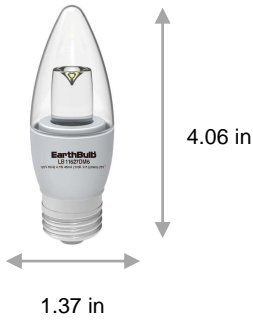

LED B11

4.7 Watt 2700K - E26 Base B11 LED - Clear Finish

Electrical	
Watt	4.7
Input Current	60 (mA)
Power Factor	> 0.90
Voltage	120 volt
Frequency	60hz
Min. Start Temp	-4F
Max. Operating Temp	104F
Base Type	E26 Medium
Light	
Initial Lumens	315
Lumens per Watt	67
Color Temperature	2700K
Color Rendering (CRI)	82
Beam Angle	250°
Agency Approvals	
UL	Yes
Energy Star	25,000 hr rated
RoHS	Yes
FCC	Yes
Product Details	
Warranty	10 years, 6 hrs/day
Mercury Content	0
Diameter	1.378"
Overall Length	4.06"

PRODUCT DESCRIPTION

4.7 watt Candle style EarthBulb LED provides 315 lumens and replaces 40 watt incandescent candle bulbs for over 80% energy savings. 2700K color of light is standard. Great for use in chandeliers, decorative lamps and wall sconce applications. Multi-Chipset LED and an advanced cooling system provides for 25,000 hours of LED life. E26 base type. Energy Star rated product.

PRODUCT FEATURES

- Candle bulb dimmable is planned for Energy Star and provides 315 lumens, capable of dimming to less than 5%
- $\geq 250^\circ$ beam angle provides full radial illumination
- Licensed single chip design sparkles like incandescent
- Chipset provides 3000K white light with a high color rendering rating over 80