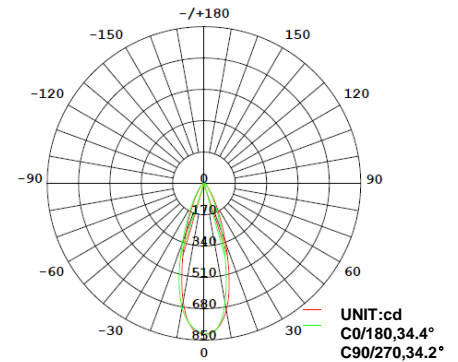

LED GU10

6 Watt 3000K GU10 LED

PRODUCT DESCRIPTION

6 watt GU10 EarthBulb LED floodlight replaces 35 watt incandescent lamps for over 70% energy savings. 3000K color of light is standard with 38 degree beam angle. Great for use in dimming recessed lighting, track lighting and display lighting applications. High power LED and an advanced cooling system provides for 25,000 hours of LED life. 2 pin GU10 base. Energy Star rated product.

PRODUCT FEATURES

- Same shape as the light bulbs they replace
- White 3000K color of light nearly equals Halogen lighting
- GU10 base is standard
- No Mercury, RoHS Certified

CONE OF LIGHT

Lumens: 350

Distance ft	Foot Candles fc	Diameter ft
2	209.6	1.20
4	52.41	2.41
6	23.29	3.61
8	13.10	4.82
10	8.38	6.02

PRODUCT APPLICATIONS

LUMINOUS DISTRIBUTION INTENSITY DIAGRAM

AVERAGE BEAM ANGLE (50%): 34.3°

Note: IES files available upon request.

LUMINOUS DISTRIBUTION INTENSITY DATA

Y(deg)	C(deg)				
	0	23	45	68	90
0	817	817	817	817	816
5	783	780	776	778	777
10	651	659	664	677	684
15	459	474	486	508	522
20	288	300	311	330	341
25	173	182	190	201	206
30	103	109	114	123	125
35	61.9	65	68.2	73.7	75.7
40	38.9	40.4	42.2	44.9	46.8
45	26.6	27.2	28	29.3	29.9
50	19.5	19.8	20.1	20.9	21.2
55	14.9	15	15.3	15.8	16.1
60	11.4	11.5	11.8	12.1	12.5
65	8.64	8.74	8.97	9.36	9.71
70	6.28	6.37	6.62	7.01	7.33
75	4.23	4.35	4.54	4.96	5.23
80	2.46	2.6	2.78	3.16	3.42
85	0.92	1.12	1.28	1.6	1.8
90	0	0	0.09	0.3	0.4

Electrical	
Watt	6
Input Current	600 (mA)
Power Factor	> 0.50
Voltage	120 volt
Frequency	60hz
Min. Start Temp	-4F
Max. Operating Temp	104F
Base Type	GU10
Light	
Initial Lumens	350
Lumens per Watt	64
Color Temperature	3000K
Color Rendering (CRI)	81
Beam Angle	38°
Agency Approvals	
UL	Yes
Energy Star	25,000 hr rated
RoHS	Yes
FCC	Yes
Product Details	
Warranty	3 years
Mercury Content	0
Diameter	2.0"
Overall Length	2.09"